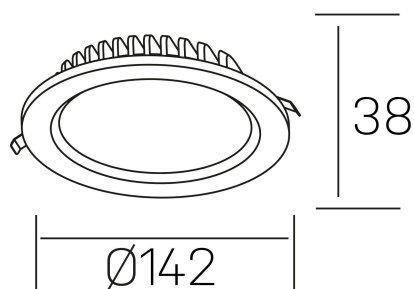

lim lacus
K53300.02.RF.BK-BK.OP.ST.8.30.PU

GENERAL DETAILS

INSTALLATION	recessed with frame
FINISHES ALUMINIUM	Black-Black
LIGHT DIRECTION	Fixed
INT/EXT IP DEGREE	IP 44
MATERIAL	Aluminum
IK DEGREE	IK 6
UTILIZATION	Indoor
WARRANTY	3 years

ELECTRICAL DETAILS

LAMP	LED
POWER	15 W
COLOUR TEMPERATURE	3000K
LUMINOUS FLUX	1250 Lm
EFFICACY DIMMING	89 Lm/W
DIMABLE	Push
DRIVER	Remote
CLASS PROTECTION	II
COLOUR RENDERING INDEX	CRI >80
VOLTAGE	220-240 V
FRECUENCIA	50-60 Hz
CURRENT INTENSITY	350 mA
LIFE TIME	50.000 h

GENERAL DIMENSIONS

DIMENSIONS	Ø 142 mm
CUT OUT	Ø 120 mm
HEIGHT	h 38 mm
DIMENSIONES DE EMBALAJE	N/A
PESO NETO	0.30

*Please might expect a max.15% figure reduction in finishes other than white