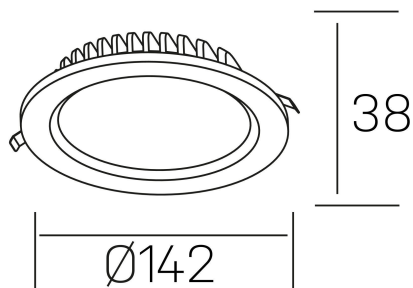

lim lacus
K53300.02.RF.BK-BK.OP.ST.8.30.PU

GENERAL DETAILS

INSTALLATION	recessed with frame
FINISHES ALUMINIUM	Black-Black
LIGHT DIRECTION	Fixed
INT/EXT IP DEGREE	IP 44
MATERIAL	Aluminum
IK DEGREE	IK 6
UTILIZATION	Indoor
WARRANTY	5 years

ELECTRICAL DETAILS

LAMP	LED
POWER	15 W
COLOUR TEMPERATURE	3000K
LUMINOUS FLUX	1250 Lm
EFFICACY DIMMING	89 Lm/W
DIMABLE	Push
DRIVER	Remote
CLASS PROTECTION	II
COLOUR RENDERING INDEX	CRI >80
VOLTAGE	220-240 V
CURRENT INTENSITY	350 mA
LIFE TIME	50.000 h

GENERAL DIMENSIONS

DIMENSIONS	Ø 142 mm
CUT OUT	Ø 120 mm
HEIGHT	h 38 mm
DIMENSIONES DE EMBALAJE	N/A
PESO NETO	0.30

*Please might expect a max.15% figure reduction in finishes other than white