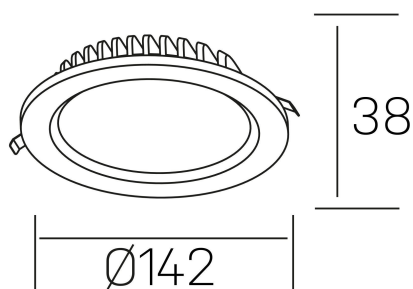

lim lacus
K53300.02.RF.BK-BK.OP.ST.8.30.PU

GENERAL DETAILS

INSTALLATION	recessed with frame
FINISHES ALUMINIUM	Black-Black
LIGHT DIRECTION	Fixed
INT/EXT IP DEGREE	IP 44
MATERIAL	Aluminum
IK DEGREE	IK 6
UTILIZATION	Indoor
WARRANTY	3 years

ELECTRICAL DETAILS

LAMP	LED
POWER	15 W
COLOUR TEMPERATURE	3000K
LUMINOUS FLUX	1250 Lm
EFFICACY DIMMING	89 Lm/W
DIMABLE	Push
DRIVER	Remote
CLASS PROTECTION	II
COLOUR RENDERING INDEX	CRI >80
VOLTAGE	220-240 V
FRECUENCIA	50-60 Hz
CURRENT INTENSITY	350 mA
LIFE TIME	35.000 h

GENERAL DIMENSIONS

DIMENSIONS	Ø 142 mm
CUT OUT	Ø 120 mm
HEIGHT	h 38 mm
DIMENSIONES DE EMBALAJE	N/A
PESO NETO	0.30

*Please might expect a max.15% figure reduction in finishes other than white