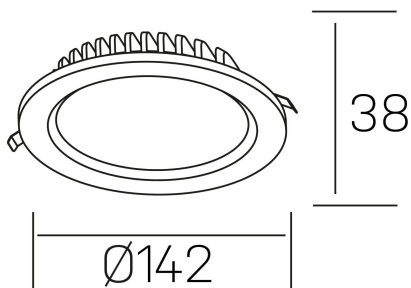

lim lacus
K53300.02.RF.BK-BK.OP.ST.8.30.PC

GENERAL DETAILS

INSTALLATION	recessed with frame
FINISHES ALUMINIUM	Black-Black
LIGHT DIRECTION	Fixed
INT/EXT IP DEGREE	IP 44
MATERIAL	Aluminum
IK DEGREE	IK 6
UTILIZATION	Indoor
WARRANTY	5 years

ELECTRICAL DETAILS

LAMP	LED
POWER	15 W
COLOUR TEMPERATURE	3000K
LUMINOUS FLUX	1250 Lm
EFFICACY DIMMING	89 Lm/W
DIMABLE	PHASE CUT
DRIVER	Remote
CLASS PROTECTION	II
COLOUR RENDERING INDEX	CRI >80
VOLTAGE	220-240 V
CURRENT INTENSITY	350 mA
LIFE TIME	50.000 h

GENERAL DIMENSIONS

DIMENSIONS	Ø 142 mm
CUT OUT	Ø 120 mm
HEIGHT	h 38 mm
DIMENSIONES DE EMBALAJE	N/A
PESO NETO	0.30

*Please might expect a max.15% figure reduction in finishes other than white