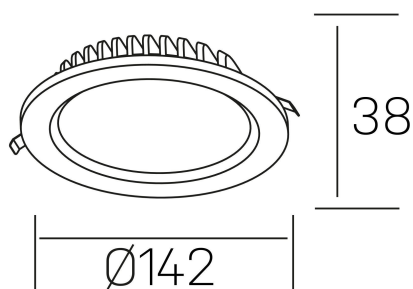

#### GENERAL DETAILS

INSTALLATION	recessed with frame
FINISHES ALUMINIUM	Black-Black
LIGHT DIRECTION	Fixed
INT/EXT IP DEGREE	IP 44
MATERIAL	Aluminum
IK DEGREE	IK 6
UTILIZATION	Indoor
WARRANTY	3 years

#### ELECTRICAL DETAILS

LAMP	LED
POWER	15 W
COLOUR TEMPERATURE	3000K
LUMINOUS FLUX	1250 Lm
EFFICACY DIMMING	89 Lm/W
DIMABLE	PHASE CUT
DRIVER	Remote
CLASS PROTECTION	II
COLOUR RENDERING INDEX	CRI >80
VOLTAGE	220-240 V
FRECUENCIA	50-60 Hz
CURRENT INTENSITY	350 mA
LIFE TIME	35.000 h

#### GENERAL DIMENSIONS

DIMENSIONS	Ø 142 mm
CUT OUT	Ø 120 mm
HEIGHT	h 38 mm
DIMENSIONES DE EMBALAJE	N/A
PESO NETO	0.30

\*Please might expect a max.15% figure reduction in finishes other than white