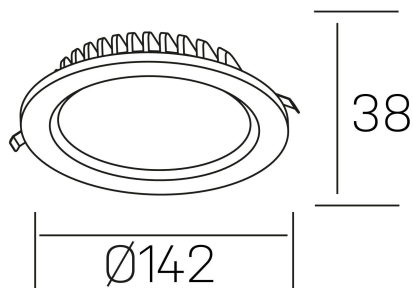

lim lacus
K53300.02.RF.BK-BK.OP.ST.8.30.PC

GENERAL DETAILS

INSTALLATION	recessed with frame
FINISHES ALUMINIUM	Black-Black
LIGHT DIRECTION	Fixed
INT/EXT IP DEGREE	IP 44
MATERIAL	Aluminum
IK DEGREE	IK 6
UTILIZATION	Indoor
WARRANTY	3 years

ELECTRICAL DETAILS

LAMP	LED
POWER	15 W
COLOUR TEMPERATURE	3000K
LUMINOUS FLUX	1250 Lm
EFFICACY DIMMING	89 Lm/W
DIMABLE	PHASE CUT
DRIVER	Remote
CLASS PROTECTION	II
COLOUR RENDERING INDEX	CRI >80
VOLTAGE	220-240 V
FRECUENCIA	50-60 Hz
CURRENT INTENSITY	350 mA
LIFE TIME	50.000 h

GENERAL DIMENSIONS

DIMENSIONS	Ø 142 mm
CUT OUT	Ø 120 mm
HEIGHT	h 38 mm
DIMENSIONES DE EMBALAJE	N/A
PESO NETO	0.30

*Please might expect a max.15% figure reduction in finishes other than white