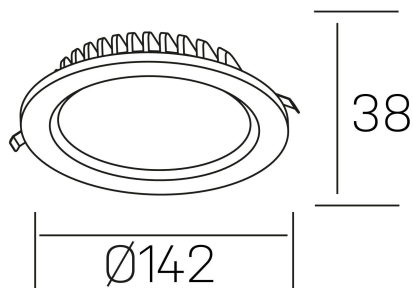

lim lacus
K53300.02.RF.BK-BK.OP.ST.8.30.DA

GENERAL DETAILS

INSTALLATION	recessed with frame
FINISHES ALUMINIUM	Black-Black
LIGHT DIRECTION	Fixed
INT/EXT IP DEGREE	IP 44
MATERIAL	Aluminum
IK DEGREE	IK 6
UTILIZATION	Indoor
WARRANTY	5 years

ELECTRICAL DETAILS

LAMP	LED
POWER	15 W
COLOUR TEMPERATURE	3000K
LUMINOUS FLUX	1250 Lm
EFFICACY DIMMING	89 Lm/W
DIMABLE	DALI
DRIVER	Remote
CLASS PROTECTION	II
COLOUR RENDERING INDEX	CRI >80
VOLTAGE	220-240 V
CURRENT INTENSITY	350 mA
LIFE TIME	50.000 h

GENERAL DIMENSIONS

DIMENSIONS	Ø 142 mm
CUT OUT	Ø 120 mm
HEIGHT	h 38 mm
DIMENSIONES DE EMBALAJE	N/A
PESO NETO	0.30

*Please might expect a max.15% figure reduction in finishes other than white