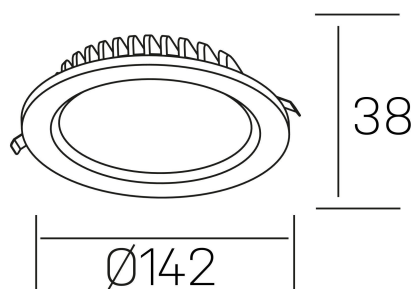

#### GENERAL DETAILS

INSTALLATION	recessed with frame
FINISHES ALUMINIUM	Black-Black
LIGHT DIRECTION	Fixed
INT/EXT IP DEGREE	IP 44
MATERIAL	Aluminum
IK DEGREE	IK 6
UTILIZATION	Indoor
WARRANTY	3 years

#### ELECTRICAL DETAILS

LAMP	LED
POWER	15 W
COLOUR TEMPERATURE	3000K
LUMINOUS FLUX	1250 Lm
EFFICACY DIMMING	89 Lm/W
DIMABLE	DALI
DRIVER	Remote
CLASS PROTECTION	II
COLOUR RENDERING INDEX	CRI >80
VOLTAGE	220-240 V
FRECUENCIA	50-60 Hz
CURRENT INTENSITY	350 mA
LIFE TIME	35.000 h

#### GENERAL DIMENSIONS

DIMENSIONS	Ø 142 mm
CUT OUT	Ø 120 mm
HEIGHT	h 38 mm
DIMENSIONES DE EMBALAJE	N/A
PESO NETO	0.30

\*Please might expect a max.15% figure reduction in finishes other than white