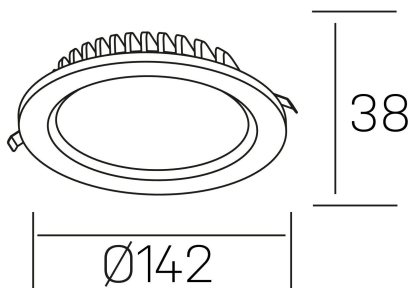

lim lacus
K53300.02.RF.BK-BK.OP.ST.8.30.DA

GENERAL DETAILS

INSTALLATION	recessed with frame
FINISHES ALUMINIUM	Black-Black
LIGHT DIRECTION	Fixed
INT/EXT IP DEGREE	IP 44
MATERIAL	Aluminum
IK DEGREE	IK 6
UTILIZATION	Indoor
WARRANTY	3 years

ELECTRICAL DETAILS

LAMP	LED
POWER	15 W
COLOUR TEMPERATURE	3000K
LUMINOUS FLUX	1250 Lm
EFFICACY DIMMING	89 Lm/W
DIMABLE	DALI
DRIVER	Remote
CLASS PROTECTION	II
COLOUR RENDERING INDEX	CRI >80
VOLTAGE	220-240 V
FRECUENCIA	50-60 Hz
CURRENT INTENSITY	350 mA
LIFE TIME	50.000 h

GENERAL DIMENSIONS

DIMENSIONS	Ø 142 mm
CUT OUT	Ø 120 mm
HEIGHT	h 38 mm
DIMENSIONES DE EMBALAJE	N/A
PESO NETO	0.30

*Please might expect a max.15% figure reduction in finishes other than white