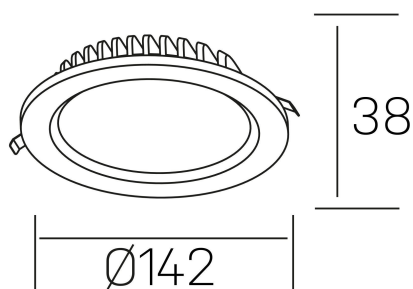

lim lacus
K53300.02.RF.BK-BK.OP.ST.8.30.D1

GENERAL DETAILS

| | |
|--------------------|---------------------|
| INSTALLATION | recessed with frame |
| FINISHES ALUMINIUM | Black-Black |
| LIGHT DIRECTION | Fixed |
| INT/EXT IP DEGREE | IP 44 |
| MATERIAL | Aluminum |
| IK DEGREE | IK 6 |
| UTILIZATION | Indoor |
| WARRANTY | 3 years |

ELECTRICAL DETAILS

| | |
|------------------------|-----------|
| LAMP | LED |
| POWER | 15 W |
| COLOUR TEMPERATURE | 3000K |
| LUMINOUS FLUX | 1250 Lm |
| EFFICACY DIMMING | 89 Lm/W |
| DIMABLE | 1.10v |
| DRIVER | Remote |
| CLASS PROTECTION | II |
| COLOUR RENDERING INDEX | CRI >80 |
| VOLTAGE | 220-240 V |
| FRECUENCIA | 50-60 Hz |
| CURRENT INTENSITY | 350 mA |
| LIFE TIME | 50.000 h |

GENERAL DIMENSIONS

| | |
|-------------------------|----------|
| DIMENSIONS | Ø 142 mm |
| CUT OUT | Ø 120 mm |
| HEIGHT | h 38 mm |
| DIMENSIONES DE EMBALAJE | N/A |
| PESO NETO | 0.30 |

*Please might expect a max.15% figure reduction in finishes other than white