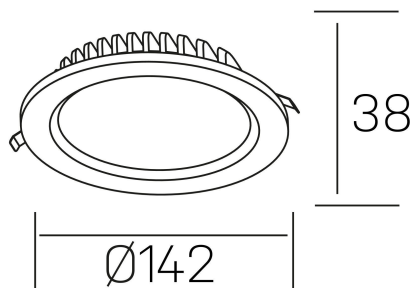

lim lacus
K53300.02.RF.BK-BK.OP.ST.8.30.D1

GENERAL DETAILS

INSTALLATION	recessed with frame
FINISHES ALUMINIUM	Black-Black
LIGHT DIRECTION	Fixed
INT/EXT IP DEGREE	IP 44
MATERIAL	Aluminum
IK DEGREE	IK 6
UTILIZATION	Indoor
WARRANTY	3 years

ELECTRICAL DETAILS

LAMP	LED
POWER	15 W
COLOUR TEMPERATURE	3000K
LUMINOUS FLUX	1250 Lm
EFFICACY DIMMING	89 Lm/W
DIMABLE	1.10v
DRIVER	Remote
CLASS PROTECTION	II
COLOUR RENDERING INDEX	CRI >80
VOLTAGE	220-240 V
FRECUENCIA	50-60 Hz
CURRENT INTENSITY	350 mA
LIFE TIME	35.000 h

GENERAL DIMENSIONS

DIMENSIONS	Ø 142 mm
CUT OUT	Ø 120 mm
HEIGHT	h 38 mm
DIMENSIONES DE EMBALAJE	N/A
PESO NETO	0.30

*Please might expect a max.15% figure reduction in finishes other than white