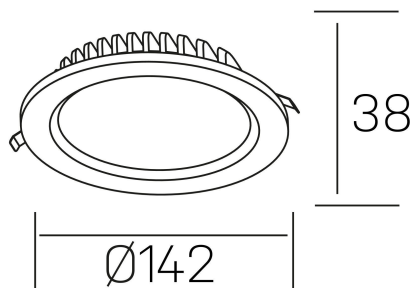

lim lacus
K53300.02.RF.BK-BK.OP.ST.8.30

GENERAL DETAILS

INSTALLATION	recessed with frame
FINISHES ALUMINIUM	Black-Black
LIGHT DIRECTION	Fixed
INT/EXT IP DEGREE	IP 44
MATERIAL	Aluminum
IK DEGREE	IK 6
UTILIZATION	Indoor
WARRANTY	3 years

ELECTRICAL DETAILS

LAMP	LED
POWER	15 W
COLOUR TEMPERATURE	3000K
LUMINOUS FLUX	1250 Lm
EFFICACY DIMMING	89 Lm/W
DIMABLE	No Dim
DRIVER	Remote
CLASS PROTECTION	II
COLOUR RENDERING INDEX	CRI >80
VOLTAGE	220-240 V
FRECUENCIA	50-60 Hz
CURRENT INTENSITY	350 mA
LIFE TIME	50.000 h

GENERAL DIMENSIONS

DIMENSIONS	Ø 142 mm
CUT OUT	Ø 120 mm
HEIGHT	h 38 mm
DIMENSIONES DE EMBALAJE	N/A
PESO NETO	0.30

*Please might expect a max.15% figure reduction in finishes other than white