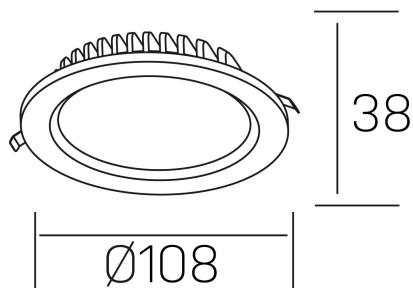

lim lacus
K53300.01.RF.WH-WH.OP.ST.8.40.PC

GENERAL DETAILS

INSTALLATION	recessed with frame
FINISHES ALUMINIUM	White-White
LIGHT DIRECTION	Fixed
INT/EXT IP DEGREE	IP 44
MATERIAL	Aluminum
IK DEGREE	IK 6
UTILIZATION	Indoor
WARRANTY	3 years

ELECTRICAL DETAILS

LAMP	LED
POWER	7 W
COLOUR TEMPERATURE	4000K
LUMINOUS FLUX	700 lm
EFFICACY DIMMING	93 Lm/W
DIMABLE	PHASE CUT
DRIVER	Remote
CLASS PROTECTION	II
COLOUR RENDERING INDEX	CRI >80
VOLTAGE	220-240 V
FRECUENCIA	50-60 Hz
CURRENT INTENSITY	300 mA
LIFE TIME	35.000 h

GENERAL DIMENSIONS

DIMENSIONS	Ø 108 mm
CUT OUT	Ø 88 mm
HEIGHT	h 38 mm
DIMENSIONES DE EMBALAJE	N/A
PESO NETO	0.18

*Please might expect a max.15% figure reduction in finishes other than white