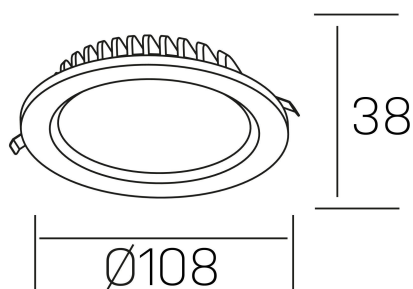

lim lacus
K53300.01.RF.WH-WH.OP.ST.8.40.DA

GENERAL DETAILS

INSTALLATION	recessed with frame
FINISHES ALUMINIUM	White-White
LIGHT DIRECTION	Fixed
INT/EXT IP DEGREE	IP 44
MATERIAL	Aluminum
IK DEGREE	IK 6
UTILIZATION	Indoor
WARRANTY	5 years

ELECTRICAL DETAILS

LAMP	LED
POWER	7 W
COLOUR TEMPERATURE	4000K
LUMINOUS FLUX	700 lm
EFFICACY DIMMING	93 Lm/W
DIMABLE	DALI
DRIVER	Remote
CLASS PROTECTION	II
COLOUR RENDERING INDEX	CRI >80
VOLTAGE	220-240 V
CURRENT INTENSITY	300 mA
LIFE TIME	50.000 h

GENERAL DIMENSIONS

DIMENSIONS	Ø 108 mm
CUT OUT	Ø 88 mm
HEIGHT	h 38 mm
DIMENSIONES DE EMBALAJE	N/A
PESO NETO	0.18

*Please might expect a max.15% figure reduction in finishes other than white