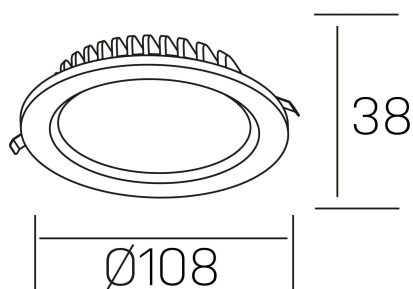

lim lacus

K53300.01.RF.WH-WH.OP.ST.8.40.DA

GENERAL DETAILS

INSTALLATION	recessed with frame
FINISHES ALUMINIUM	White-White
LIGHT DIRECTION	Fixed
INT/EXT IP DEGREE	IP 44
MATERIAL	Aluminum
IK DEGREE	IK 6
UTILIZATION	Indoor
WARRANTY	3 years

ELECTRICAL DETAILS

LAMP	LED
POWER	7 W
COLOUR TEMPERATURE	4000K
LUMINOUS FLUX	700 lm
EFFICACY DIMMING	93 Lm/W
DIMABLE	DALI
DRIVER	Remote
CLASS PROTECTION	II
COLOUR RENDERING INDEX	CRI >80
VOLTAGE	220-240 V
FRECUENCIA	50-60 Hz
CURRENT INTENSITY	300 mA
LIFE TIME	35.000 h

GENERAL DIMENSIONS

DIMENSIONS	Ø 108 mm
CUT OUT	Ø 88 mm
HEIGHT	h 38 mm
DIMENSIONES DE EMBALAJE	N/A
PESO NETO	0.18

*Please might expect a max.15% figure reduction in finishes other than white