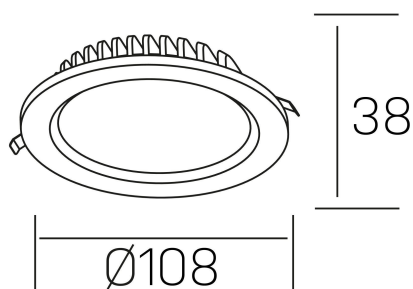

### GENERAL DETAILS

INSTALLATION	recessed with frame
FINISHES ALUMINIUM	White-White
LIGHT DIRECTION	Fixed
INT/EXT IP DEGREE	IP 44
MATERIAL	Aluminum
IK DEGREE	IK 6
UTILIZATION	Indoor
WARRANTY	3 years

### ELECTRICAL DETAILS

LAMP	LED
POWER	7 W
COLOUR TEMPERATURE	4000K
LUMINOUS FLUX	700 lm
EFFICACY DIMMING	93 Lm/W
DIMABLE	1.10v
DRIVER	Remote
CLASS PROTECTION	II
COLOUR RENDERING INDEX	CRI >80
VOLTAGE	220-240 V
FRECUENCIA	50-60 Hz
CURRENT INTENSITY	300 mA
LIFE TIME	35.000 h

### GENERAL DIMENSIONS

DIMENSIONS	$\varnothing 108$ mm
CUT OUT	$\varnothing 88$ mm
HEIGHT	h 38 mm
DIMENSIONES DE EMBALAJE	N/A
PESO NETO	0.18

\*Please might expect a max.15% figure reduction in finishes other than white