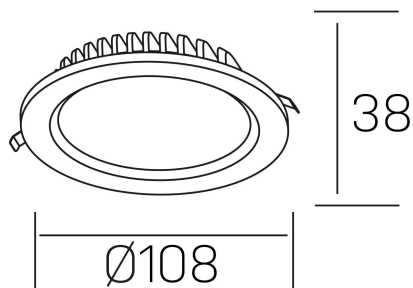

lim lacus

K53300.01.RF.WH-WH.OP.ST.8.40.D1

GENERAL DETAILS

INSTALLATION	recessed with frame
FINISHES ALUMINIUM	White-White
LIGHT DIRECTION	Fixed
INT/EXT IP DEGREE	IP 44
MATERIAL	Aluminum
IK DEGREE	IK 6
UTILIZATION	Indoor
WARRANTY	3 years

ELECTRICAL DETAILS

LAMP	LED
POWER	7 W
COLOUR TEMPERATURE	4000K
LUMINOUS FLUX	700 lm
EFFICACY DIMMING	93 Lm/W
DIMABLE	1.10v
DRIVER	Remote
CLASS PROTECTION	II
COLOUR RENDERING INDEX	CRI >80
VOLTAGE	220-240 V
FRECUENCIA	50-60 Hz
CURRENT INTENSITY	300 mA
LIFE TIME	50.000 h

GENERAL DIMENSIONS

DIMENSIONS	Ø 108 mm
CUT OUT	Ø 88 mm
HEIGHT	h 38 mm
DIMENSIONES DE EMBALAJE	N/A
PESO NETO	0.18

*Please might expect a max.15% figure reduction in finishes other than white