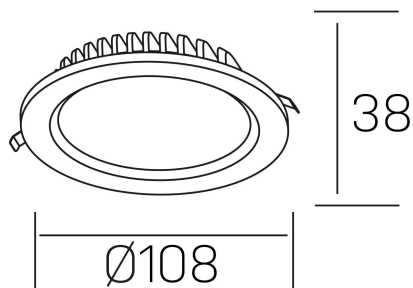

lim lacus

K53300.01.RF.WH-WH.OP.ST.8.40.D1

GENERAL DETAILS

INSTALLATION	recessed with frame
FINISHES ALUMINIUM	White-White
LIGHT DIRECTION	Fixed
INT/EXT IP DEGREE	IP 44
MATERIAL	Aluminum
IK DEGREE	IK 6
UTILIZATION	Indoor
WARRANTY	5 years

ELECTRICAL DETAILS

LAMP	LED
POWER	7 W
COLOUR TEMPERATURE	4000K
LUMINOUS FLUX	700 lm
EFFICACY DIMMING	93 Lm/W
DIMABLE	1.10v
DRIVER	Remote
CLASS PROTECTION	II
COLOUR RENDERING INDEX	CRI >80
VOLTAGE	220-240 V
CURRENT INTENSITY	300 mA
LIFE TIME	50.000 h

GENERAL DIMENSIONS

DIMENSIONS	Ø 108 mm
CUT OUT	Ø 88 mm
HEIGHT	h 38 mm
DIMENSIONES DE EMBALAJE	N/A
PESO NETO	0.18

*Please might expect a max.15% figure reduction in finishes other than white