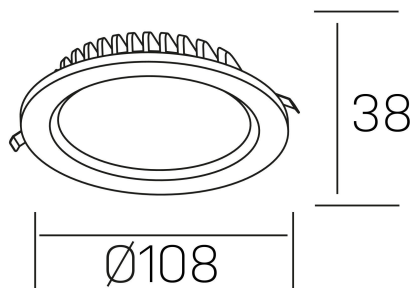

**lim lacus**  
K53300.01.RF.WH-WH.OP.ST.8.40

#### GENERAL DETAILS

INSTALLATION	recessed with frame
FINISHES ALUMINIUM	White-White
LIGHT DIRECTION	Fixed
INT/EXT IP DEGREE	IP 44
MATERIAL	Aluminum
IK DEGREE	IK 6
UTILIZATION	Indoor
WARRANTY	3 years

#### ELECTRICAL DETAILS

LAMP	LED
POWER	7 W
COLOUR TEMPERATURE	4000K
LUMINOUS FLUX	700 lm
EFFICACY DIMMING	93 Lm/W
DIMABLE	No Dim
DRIVER	Remote
CLASS PROTECTION	II
COLOUR RENDERING INDEX	CRI >80
VOLTAGE	220-240 V
FRECUENCIA	50-60 Hz
CURRENT INTENSITY	300 mA
LIFE TIME	35.000 h

#### GENERAL DIMENSIONS

DIMENSIONS	Ø 108 mm
CUT OUT	Ø 88 mm
HEIGHT	h 38 mm
DIMENSIONES DE EMBALAJE	N/A
PESO NETO	0.18

\*Please might expect a max.15% figure reduction in finishes other than white