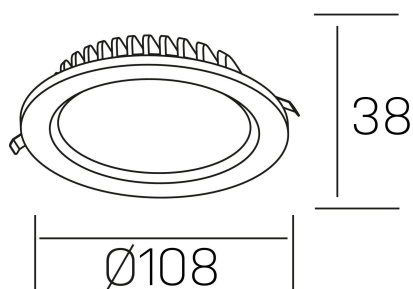

lim lacus
K53300.01.RF.WH-WH.OP.ST.8.40

GENERAL DETAILS

INSTALLATION	recessed with frame
FINISHES ALUMINIUM	White-White
LIGHT DIRECTION	Fixed
INT/EXT IP DEGREE	IP 44
MATERIAL	Aluminum
IK DEGREE	IK 6
UTILIZATION	Indoor
WARRANTY	3 years

ELECTRICAL DETAILS

LAMP	LED
POWER	7 W
COLOUR TEMPERATURE	4000K
LUMINOUS FLUX	700 lm
EFFICACY DIMMING	93 Lm/W
DIMABLE	No Dim
DRIVER	Remote
CLASS PROTECTION	II
COLOUR RENDERING INDEX	CRI >80
VOLTAGE	220-240 V
FRECUENCIA	50-60 Hz
CURRENT INTENSITY	300 mA
LIFE TIME	50.000 h

GENERAL DIMENSIONS

DIMENSIONS	Ø 108 mm
CUT OUT	Ø 88 mm
HEIGHT	h 38 mm
DIMENSIONES DE EMBALAJE	N/A
PESO NETO	0.18

*Please might expect a max.15% figure reduction in finishes other than white