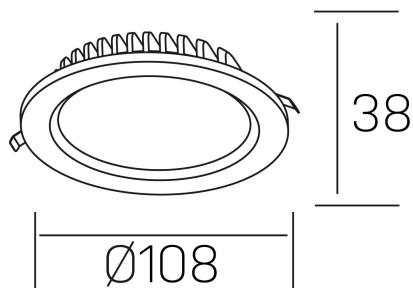

lim lacus
K53300.01.RF.WH-WH.OP.ST.8.30.PC

GENERAL DETAILS

INSTALLATION	recessed with frame
FINISHES ALUMINIUM	White-White
LIGHT DIRECTION	Fixed
INT/EXT IP DEGREE	IP 44
MATERIAL	Aluminum
IK DEGREE	IK 6
UTILIZATION	Indoor
WARRANTY	5 years

ELECTRICAL DETAILS

LAMP	LED
POWER	7 W
COLOUR TEMPERATURE	3000K
LUMINOUS FLUX	600 Lm
EFFICACY DIMMING	80 Lm/W
DIMABLE	PHASE CUT
DRIVER	Remote
CLASS PROTECTION	II
COLOUR RENDERING INDEX	CRI >80
VOLTAGE	220-240 V
CURRENT INTENSITY	300 mA
LIFE TIME	50.000 h

GENERAL DIMENSIONS

DIMENSIONS	Ø 108 mm
CUT OUT	Ø 88 mm
HEIGHT	h 38 mm
DIMENSIONES DE EMBALAJE	N/A
PESO NETO	0.18

*Please might expect a max.15% figure reduction in finishes other than white