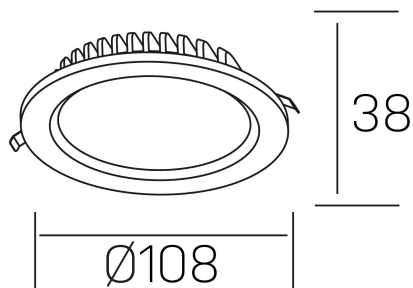

lim lacus

K53300.01.RF.WH-WH.OP.ST.8.30.DA

GENERAL DETAILS

INSTALLATION	recessed with frame
FINISHES ALUMINIUM	White-White
LIGHT DIRECTION	Fixed
INT/EXT IP DEGREE	IP 44
MATERIAL	Aluminum
IK DEGREE	IK 6
UTILIZATION	Indoor
WARRANTY	3 years

ELECTRICAL DETAILS

LAMP	LED
POWER	7 W
COLOUR TEMPERATURE	3000K
LUMINOUS FLUX	600 Lm
EFFICACY DIMMING	80 Lm/W
DIMABLE	DALI
DRIVER	Remote
CLASS PROTECTION	II
COLOUR RENDERING INDEX	CRI >80
VOLTAGE	220-240 V
FRECUENCIA	50-60 Hz
CURRENT INTENSITY	300 mA
LIFE TIME	50.000 h

GENERAL DIMENSIONS

DIMENSIONS	Ø 108 mm
CUT OUT	Ø 88 mm
HEIGHT	h 38 mm
DIMENSIONES DE EMBALAJE	N/A
PESO NETO	0.18

*Please might expect a max.15% figure reduction in finishes other than white