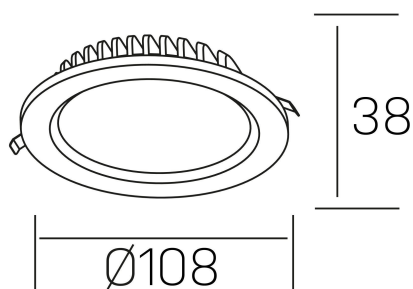

lim lacus
K53300.01.RF.WH-WH.OP.ST.8.30.DA

GENERAL DETAILS

INSTALLATION	recessed with frame
FINISHES ALUMINIUM	White-White
LIGHT DIRECTION	Fixed
INT/EXT IP DEGREE	IP 44
MATERIAL	Aluminum
IK DEGREE	IK 6
UTILIZATION	Indoor
WARRANTY	3 years

ELECTRICAL DETAILS

LAMP	LED
POWER	7 W
COLOUR TEMPERATURE	3000K
LUMINOUS FLUX	600 Lm
EFFICACY DIMMING	80 Lm/W
DIMABLE	DALI
DRIVER	Remote
CLASS PROTECTION	II
COLOUR RENDERING INDEX	CRI >80
VOLTAGE	220-240 V
FRECUENCIA	50-60 Hz
CURRENT INTENSITY	300 mA
LIFE TIME	35.000 h

GENERAL DIMENSIONS

DIMENSIONS	Ø 108 mm
CUT OUT	Ø 88 mm
HEIGHT	h 38 mm
DIMENSIONES DE EMBALAJE	N/A
PESO NETO	0.18

*Please might expect a max.15% figure reduction in finishes other than white