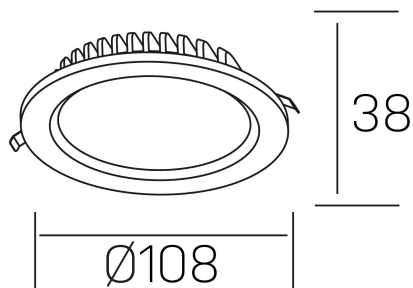

### GENERAL DETAILS

INSTALLATION	recessed with frame
FINISHES ALUMINIUM	White-White
LIGHT DIRECTION	Fixed
INT/EXT IP DEGREE	IP 44
MATERIAL	Aluminum
IK DEGREE	IK 6
UTILIZATION	Indoor
WARRANTY	5 years

### ELECTRICAL DETAILS

LAMP	LED
POWER	7 W
COLOUR TEMPERATURE	3000K
LUMINOUS FLUX	600 Lm
EFFICACY DIMMING	80 Lm/W
DIMABLE	1.10v
DRIVER	Remote
CLASS PROTECTION	II
COLOUR RENDERING INDEX	CRI >80
VOLTAGE	220-240 V
CURRENT INTENSITY	300 mA
LIFE TIME	50.000 h

### GENERAL DIMENSIONS

DIMENSIONS	Ø 108 mm
CUT OUT	Ø 88 mm
HEIGHT	h 38 mm
DIMENSIONES DE EMBALAJE	N/A
PESO NETO	0.18

\*Please might expect a max.15% figure reduction in finishes other than white