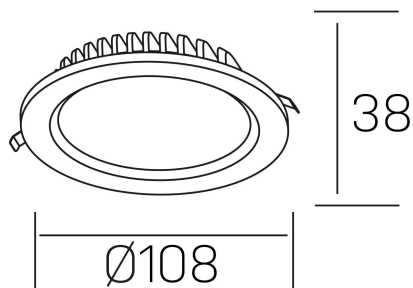

lim lacus

K53300.01.RF.WH-WH.OP.ST.8.30.D1

GENERAL DETAILS

INSTALLATION	recessed with frame
FINISHES ALUMINIUM	White-White
LIGHT DIRECTION	Fixed
INT/EXT IP DEGREE	IP 44
MATERIAL	Aluminum
IK DEGREE	IK 6
UTILIZATION	Indoor
WARRANTY	3 years

ELECTRICAL DETAILS

LAMP	LED
POWER	7 W
COLOUR TEMPERATURE	3000K
LUMINOUS FLUX	600 Lm
EFFICACY DIMMING	80 Lm/W
DIMABLE	1.10v
DRIVER	Remote
CLASS PROTECTION	II
COLOUR RENDERING INDEX	CRI >80
VOLTAGE	220-240 V
FRECUENCIA	50-60 Hz
CURRENT INTENSITY	300 mA
LIFE TIME	35.000 h

GENERAL DIMENSIONS

DIMENSIONS	Ø 108 mm
CUT OUT	Ø 88 mm
HEIGHT	h 38 mm
DIMENSIONES DE EMBALAJE	N/A
PESO NETO	0.18

*Please might expect a max.15% figure reduction in finishes other than white