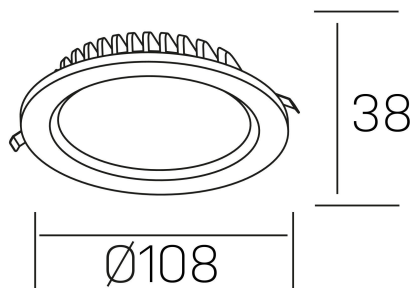

lim lacus
K53300.01.RF.WH-WH.OP.ST.8.30

GENERAL DETAILS

INSTALLATION	recessed with frame
FINISHES ALUMINIUM	White-White
LIGHT DIRECTION	Fixed
INT/EXT IP DEGREE	IP 44
MATERIAL	Aluminum
IK DEGREE	IK 6
UTILIZATION	Indoor
WARRANTY	5 years

ELECTRICAL DETAILS

LAMP	LED
POWER	7 W
COLOUR TEMPERATURE	3000K
LUMINOUS FLUX	600 Lm
EFFICACY DIMMING	80 Lm/W
DIMABLE	No Dim
DRIVER	Remote
CLASS PROTECTION	II
COLOUR RENDERING INDEX	CRI >80
VOLTAGE	220-240 V
CURRENT INTENSITY	300 mA
LIFE TIME	50.000 h

GENERAL DIMENSIONS

DIMENSIONS	Ø 108 mm
CUT OUT	Ø 88 mm
HEIGHT	h 38 mm
DIMENSIONES DE EMBALAJE	N/A
PESO NETO	0.18

*Please might expect a max.15% figure reduction in finishes other than white