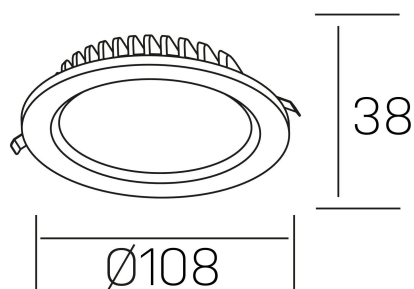

lim lacus
K53300.01.RF.BK-BK.OP.ST.8.40.PU

GENERAL DETAILS

INSTALLATION	recessed with frame
FINISHES ALUMINIUM	Black-Black
LIGHT DIRECTION	Fixed
INT/EXT IP DEGREE	IP 44
MATERIAL	Aluminum
IK DEGREE	IK 6
UTILIZATION	Indoor
WARRANTY	3 years

ELECTRICAL DETAILS

LAMP	LED
POWER	7 W
COLOUR TEMPERATURE	4000K
LUMINOUS FLUX	700 lm
EFFICACY DIMMING	93 Lm/W
DIMABLE	Push
DRIVER	Remote
CLASS PROTECTION	II
COLOUR RENDERING INDEX	CRI >80
VOLTAGE	220-240 V
FRECUENCIA	50-60 Hz
CURRENT INTENSITY	300 mA
LIFE TIME	50.000 h

GENERAL DIMENSIONS

DIMENSIONS	Ø 108 mm
CUT OUT	Ø 88 mm
HEIGHT	h 38 mm
DIMENSIONES DE EMBALAJE	N/A
PESO NETO	0.18

*Please might expect a max.15% figure reduction in finishes other than white