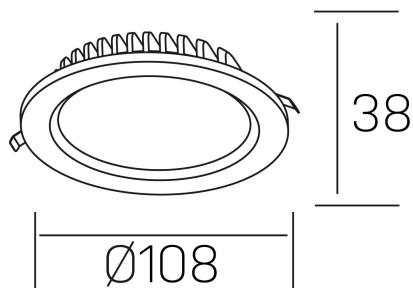

#### GENERAL DETAILS

INSTALLATION	recessed with frame
FINISHES ALUMINIUM	Black-Black
LIGHT DIRECTION	Fixed
INT/EXT IP DEGREE	IP 44
MATERIAL	Aluminum
IK DEGREE	IK 6
UTILIZATION	Indoor
WARRANTY	3 years

#### ELECTRICAL DETAILS

LAMP	LED
POWER	7 W
COLOUR TEMPERATURE	4000K
LUMINOUS FLUX	700 lm
EFFICACY DIMMING	93 Lm/W
DIMABLE	PHASE CUT
DRIVER	Remote
CLASS PROTECTION	II
COLOUR RENDERING INDEX	CRI >80
VOLTAGE	220-240 V
FRECUENCIA	50-60 Hz
CURRENT INTENSITY	300 mA
LIFE TIME	35.000 h

#### GENERAL DIMENSIONS

DIMENSIONS	Ø 108 mm
CUT OUT	Ø 88 mm
HEIGHT	h 38 mm
DIMENSIONES DE EMBALAJE	N/A
PESO NETO	0.18

\*Please might expect a max.15% figure reduction in finishes other than white