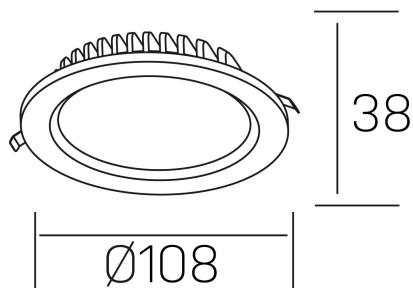

lim lacus
K53300.01.RF.BK-BK.OP.ST.8.40.PC

GENERAL DETAILS

INSTALLATION	recessed with frame
FINISHES ALUMINIUM	Black-Black
LIGHT DIRECTION	Fixed
INT/EXT IP DEGREE	IP 44
MATERIAL	Aluminum
IK DEGREE	IK 6
UTILIZATION	Indoor
WARRANTY	5 years

ELECTRICAL DETAILS

LAMP	LED
POWER	7 W
COLOUR TEMPERATURE	4000K
LUMINOUS FLUX	700 lm
EFFICACY DIMMING	93 Lm/W
DIMABLE	PHASE CUT
DRIVER	Remote
CLASS PROTECTION	II
COLOUR RENDERING INDEX	CRI >80
VOLTAGE	220-240 V
CURRENT INTENSITY	300 mA
LIFE TIME	50.000 h

GENERAL DIMENSIONS

DIMENSIONS	Ø 108 mm
CUT OUT	Ø 88 mm
HEIGHT	h 38 mm
DIMENSIONES DE EMBALAJE	N/A
PESO NETO	0.18

*Please might expect a max.15% figure reduction in finishes other than white