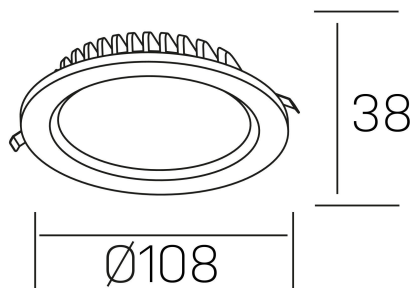

lim lacus
K53300.01.RF.BK-BK.OP.ST.8.40.DA

GENERAL DETAILS

INSTALLATION	recessed with frame
FINISHES ALUMINIUM	Black-Black
LIGHT DIRECTION	Fixed
INT/EXT IP DEGREE	IP 44
MATERIAL	Aluminum
IK DEGREE	IK 6
UTILIZATION	Indoor
WARRANTY	3 years

ELECTRICAL DETAILS

LAMP	LED
POWER	7 W
COLOUR TEMPERATURE	4000K
LUMINOUS FLUX	700 lm
EFFICACY DIMMING	93 Lm/W
DIMABLE	DALI
DRIVER	Remote
CLASS PROTECTION	II
COLOUR RENDERING INDEX	CRI >80
VOLTAGE	220-240 V
FRECUENCIA	50-60 Hz
CURRENT INTENSITY	300 mA
LIFE TIME	35.000 h

GENERAL DIMENSIONS

DIMENSIONS	Ø 108 mm
CUT OUT	Ø 88 mm
HEIGHT	h 38 mm
DIMENSIONES DE EMBALAJE	N/A
PESO NETO	0.18

*Please might expect a max.15% figure reduction in finishes other than white