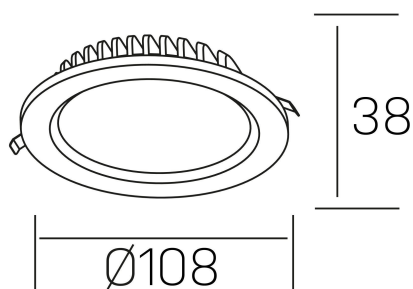

## GENERAL DETAILS

INSTALLATION	recessed with frame
FINISHES ALUMINIUM	Black-Black
LIGHT DIRECTION	Fixed
INT/EXT IP DEGREE	IP 44
MATERIAL	Aluminum
IK DEGREE	IK 6
UTILIZATION	Indoor
WARRANTY	3 years

## ELECTRICAL DETAILS

LAMP	LED
POWER	7 W
COLOUR TEMPERATURE	4000K
LUMINOUS FLUX	700 lm
EFFICACY DIMMING	93 Lm/W
DIMABLE	DALI
DRIVER	Remote
CLASS PROTECTION	II
COLOUR RENDERING INDEX	CRI >80
VOLTAGE	220-240 V
FRECUENCIA	50-60 Hz
CURRENT INTENSITY	300 mA
LIFE TIME	50.000 h

## GENERAL DIMENSIONS

DIMENSIONS	Ø 108 mm
CUT OUT	Ø 88 mm
HEIGHT	h 38 mm
DIMENSIONES DE EMBALAJE	N/A
PESO NETO	0.18

\*Please might expect a max.15% figure reduction in finishes other than white