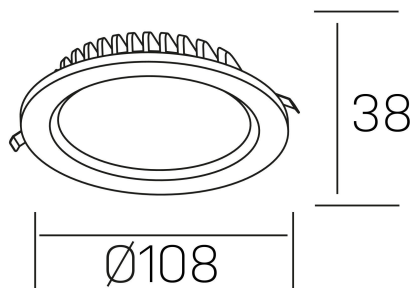

#### GENERAL DETAILS

INSTALLATION	recessed with frame
FINISHES ALUMINIUM	Black-Black
LIGHT DIRECTION	Fixed
INT/EXT IP DEGREE	IP 44
MATERIAL	Aluminum
IK DEGREE	IK 6
UTILIZATION	Indoor
WARRANTY	5 years

#### ELECTRICAL DETAILS

LAMP	LED
POWER	7 W
COLOUR TEMPERATURE	4000K
LUMINOUS FLUX	700 lm
EFFICACY DIMMING	93 Lm/W
DIMABLE	1.10v
DRIVER	Remote
CLASS PROTECTION	II
COLOUR RENDERING INDEX	CRI >80
VOLTAGE	220-240 V
CURRENT INTENSITY	300 mA
LIFE TIME	50.000 h

#### GENERAL DIMENSIONS

DIMENSIONS	Ø 108 mm
CUT OUT	Ø 88 mm
HEIGHT	h 38 mm
DIMENSIONES DE EMBALAJE	N/A
PESO NETO	0.18

\*Please might expect a max.15% figure reduction in finishes other than white