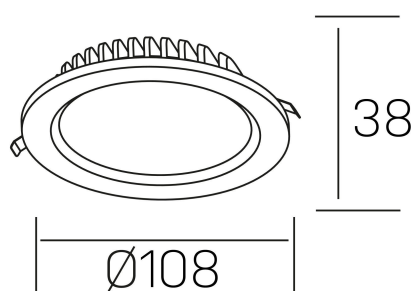

#### GENERAL DETAILS

|                    |                     |
|--------------------|---------------------|
| INSTALLATION       | recessed with frame |
| FINISHES ALUMINIUM | Black-Black         |
| LIGHT DIRECTION    | Fixed               |
| INT/EXT IP DEGREE  | IP 44               |
| MATERIAL           | Aluminum            |
| IK DEGREE          | IK 6                |
| UTILIZATION        | Indoor              |
| WARRANTY           | 3 years             |

#### ELECTRICAL DETAILS

|                        |           |
|------------------------|-----------|
| LAMP                   | LED       |
| POWER                  | 7 W       |
| COLOUR TEMPERATURE     | 4000K     |
| LUMINOUS FLUX          | 700 lm    |
| EFFICACY DIMMING       | 93 Lm/W   |
| DIMABLE                | 1.10v     |
| DRIVER                 | Remote    |
| CLASS PROTECTION       | II        |
| COLOUR RENDERING INDEX | CRI >80   |
| VOLTAGE                | 220-240 V |
| FRECUENCIA             | 50-60 Hz  |
| CURRENT INTENSITY      | 300 mA    |
| LIFE TIME              | 35.000 h  |

#### GENERAL DIMENSIONS

|                         |          |
|-------------------------|----------|
| DIMENSIONS              | Ø 108 mm |
| CUT OUT                 | Ø 88 mm  |
| HEIGHT                  | h 38 mm  |
| DIMENSIONES DE EMBALAJE | N/A      |
| PESO NETO               | 0.18     |