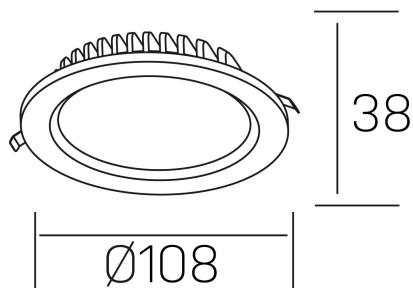

lim lacus
K53300.01.RF.BK-BK.OP.ST.8.40

GENERAL DETAILS

INSTALLATION	recessed with frame
FINISHES ALUMINIUM	Black-Black
LIGHT DIRECTION	Fixed
INT/EXT IP DEGREE	IP 44
MATERIAL	Aluminum
IK DEGREE	IK 6
UTILIZATION	Indoor
WARRANTY	3 years

ELECTRICAL DETAILS

LAMP	LED
POWER	7 W
COLOUR TEMPERATURE	4000K
LUMINOUS FLUX	700 lm
EFFICACY DIMMING	93 Lm/W
DIMABLE	No Dim
DRIVER	Remote
CLASS PROTECTION	II
COLOUR RENDERING INDEX	CRI >80
VOLTAGE	220-240 V
FRECUENCIA	50-60 Hz
CURRENT INTENSITY	300 mA
LIFE TIME	50.000 h

GENERAL DIMENSIONS

DIMENSIONS	Ø 108 mm
CUT OUT	Ø 88 mm
HEIGHT	h 38 mm
DIMENSIONES DE EMBALAJE	N/A
PESO NETO	0.18

*Please might expect a max.15% figure reduction in finishes other than white