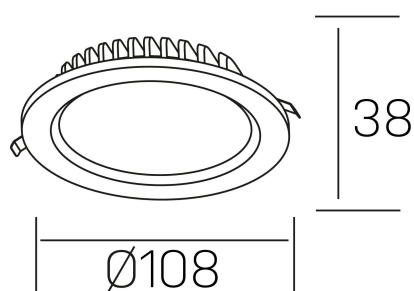

lim lacus
K53300.01.RF.BK-BK.OP.ST.8.40

GENERAL DETAILS

INSTALLATION	recessed with frame
FINISHES ALUMINIUM	Black-Black
LIGHT DIRECTION	Fixed
INT/EXT IP DEGREE	IP 44
MATERIAL	Aluminum
IK DEGREE	IK 6
UTILIZATION	Indoor
WARRANTY	3 years

ELECTRICAL DETAILS

LAMP	LED
POWER	7 W
COLOUR TEMPERATURE	4000K
LUMINOUS FLUX	700 lm
EFFICACY DIMMING	93 Lm/W
DIMABLE	No Dim
DRIVER	Remote
CLASS PROTECTION	II
COLOUR RENDERING INDEX	CRI >80
VOLTAGE	220-240 V
FRECUENCIA	50-60 Hz
CURRENT INTENSITY	300 mA
LIFE TIME	35.000 h

GENERAL DIMENSIONS

DIMENSIONS	Ø 108 mm
CUT OUT	Ø 88 mm
HEIGHT	h 38 mm
DIMENSIONES DE EMBALAJE	N/A
PESO NETO	0.18

*Please might expect a max.15% figure reduction in finishes other than white