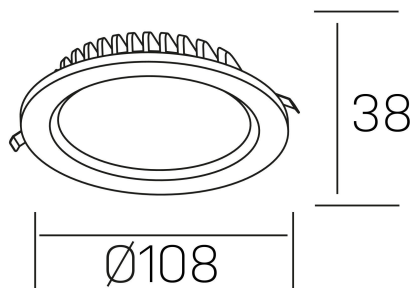

lim lacus
K53300.01.RF.BK-BK.OP.ST.8.30.PU

GENERAL DETAILS

INSTALLATION	recessed with frame
FINISHES ALUMINIUM	Black-Black
LIGHT DIRECTION	Fixed
INT/EXT IP DEGREE	IP 44
MATERIAL	Aluminum
IK DEGREE	IK 6
UTILIZATION	Indoor
WARRANTY	3 years

ELECTRICAL DETAILS

LAMP	LED
POWER	7 W
COLOUR TEMPERATURE	3000K
LUMINOUS FLUX	600 Lm
EFFICACY DIMMING	80 Lm/W
DIMABLE	Push
DRIVER	Remote
CLASS PROTECTION	II
COLOUR RENDERING INDEX	CRI >80
VOLTAGE	220-240 V
FRECUENCIA	50-60 Hz
CURRENT INTENSITY	300 mA
LIFE TIME	35.000 h

GENERAL DIMENSIONS

DIMENSIONS	Ø 108 mm
CUT OUT	Ø 88 mm
HEIGHT	h 38 mm
DIMENSIONES DE EMBALAJE	N/A
PESO NETO	0.18

*Please might expect a max.15% figure reduction in finishes other than white