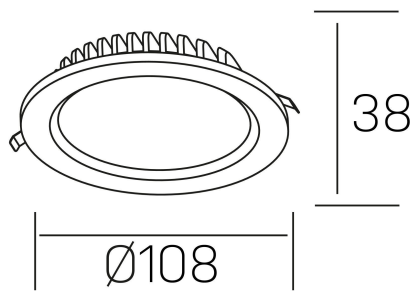

lim lacus
K53300.01.RF.BK-BK.OP.ST.8.30.PC

GENERAL DETAILS

INSTALLATION	recessed with frame
FINISHES ALUMINIUM	Black-Black
LIGHT DIRECTION	Fixed
INT/EXT IP DEGREE	IP 44
MATERIAL	Aluminum
IK DEGREE	IK 6
UTILIZATION	Indoor
WARRANTY	3 years

ELECTRICAL DETAILS

LAMP	LED
POWER	7 W
COLOUR TEMPERATURE	3000K
LUMINOUS FLUX	600 Lm
EFFICACY DIMMING	80 Lm/W
DIMABLE	PHASE CUT
DRIVER	Remote
CLASS PROTECTION	II
COLOUR RENDERING INDEX	CRI >80
VOLTAGE	220-240 V
FRECUENCIA	50-60 Hz
CURRENT INTENSITY	300 mA
LIFE TIME	35.000 h

GENERAL DIMENSIONS

DIMENSIONS	Ø 108 mm
CUT OUT	Ø 88 mm
HEIGHT	h 38 mm
DIMENSIONES DE EMBALAJE	N/A
PESO NETO	0.18

*Please might expect a max.15% figure reduction in finishes other than white