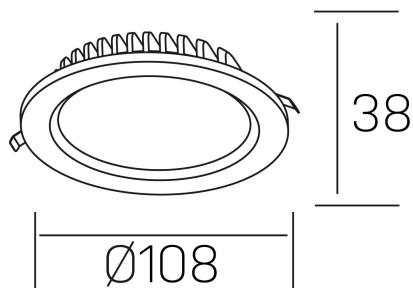

lim lacus
K53300.01.RF.BK-BK.OP.ST.8.30.PC

GENERAL DETAILS

INSTALLATION	recessed with frame
FINISHES ALUMINIUM	Black-Black
LIGHT DIRECTION	Fixed
INT/EXT IP DEGREE	IP 44
MATERIAL	Aluminum
IK DEGREE	IK 6
UTILIZATION	Indoor
WARRANTY	3 years

ELECTRICAL DETAILS

LAMP	LED
POWER	7 W
COLOUR TEMPERATURE	3000K
LUMINOUS FLUX	600 Lm
EFFICACY DIMMING	80 Lm/W
DIMABLE	PHASE CUT
DRIVER	Remote
CLASS PROTECTION	II
COLOUR RENDERING INDEX	CRI >80
VOLTAGE	220-240 V
FRECUENCIA	50-60 Hz
CURRENT INTENSITY	300 mA
LIFE TIME	50.000 h

GENERAL DIMENSIONS

DIMENSIONS	Ø 108 mm
CUT OUT	Ø 88 mm
HEIGHT	h 38 mm
DIMENSIONES DE EMBALAJE	N/A
PESO NETO	0.18

*Please might expect a max.15% figure reduction in finishes other than white