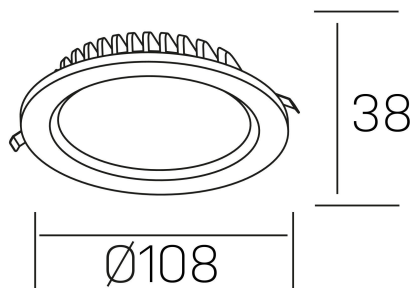

lim lacus
K53300.01.RF.BK-BK.OP.ST.8.30.DA

GENERAL DETAILS

INSTALLATION	recessed with frame
FINISHES ALUMINIUM	Black-Black
LIGHT DIRECTION	Fixed
INT/EXT IP DEGREE	IP 44
MATERIAL	Aluminum
IK DEGREE	IK 6
UTILIZATION	Indoor
WARRANTY	5 years

ELECTRICAL DETAILS

LAMP	LED
POWER	7 W
COLOUR TEMPERATURE	3000K
LUMINOUS FLUX	600 Lm
EFFICACY DIMMING	80 Lm/W
DIMABLE	DALI
DRIVER	Remote
CLASS PROTECTION	II
COLOUR RENDERING INDEX	CRI >80
VOLTAGE	220-240 V
CURRENT INTENSITY	300 mA
LIFE TIME	50.000 h

GENERAL DIMENSIONS

DIMENSIONS	Ø 108 mm
CUT OUT	Ø 88 mm
HEIGHT	h 38 mm
DIMENSIONES DE EMBALAJE	N/A
PESO NETO	0.18

*Please might expect a max.15% figure reduction in finishes other than white