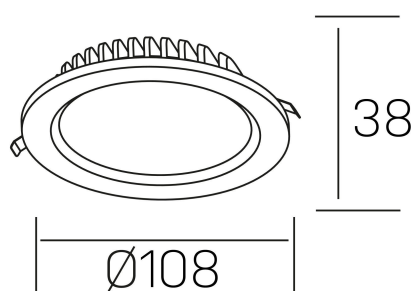

lim lacus
K53300.01.RF.BK-BK.OP.ST.8.30.DA

GENERAL DETAILS

INSTALLATION	recessed with frame
FINISHES ALUMINIUM	Black-Black
LIGHT DIRECTION	Fixed
INT/EXT IP DEGREE	IP 44
MATERIAL	Aluminum
IK DEGREE	IK 6
UTILIZATION	Indoor
WARRANTY	3 years

ELECTRICAL DETAILS

LAMP	LED
POWER	7 W
COLOUR TEMPERATURE	3000K
LUMINOUS FLUX	600 Lm
EFFICACY DIMMING	80 Lm/W
DIMABLE	DALI
DRIVER	Remote
CLASS PROTECTION	II
COLOUR RENDERING INDEX	CRI >80
VOLTAGE	220-240 V
FRECUENCIA	50-60 Hz
CURRENT INTENSITY	300 mA
LIFE TIME	50.000 h

GENERAL DIMENSIONS

DIMENSIONS	Ø 108 mm
CUT OUT	Ø 88 mm
HEIGHT	h 38 mm
DIMENSIONES DE EMBALAJE	N/A
PESO NETO	0.18

*Please might expect a max.15% figure reduction in finishes other than white