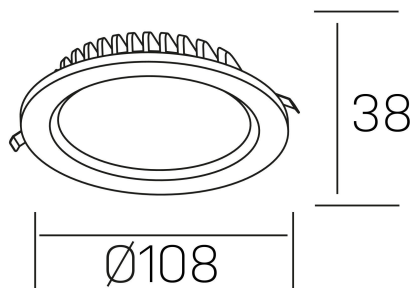

lim lacus
K53300.01.RF.BK-BK.OP.ST.8.30.DA

GENERAL DETAILS

INSTALLATION	recessed with frame
FINISHES ALUMINIUM	Black-Black
LIGHT DIRECTION	Fixed
INT/EXT IP DEGREE	IP 44
MATERIAL	Aluminum
IK DEGREE	IK 6
UTILIZATION	Indoor
WARRANTY	3 years

ELECTRICAL DETAILS

LAMP	LED
POWER	7 W
COLOUR TEMPERATURE	3000K
LUMINOUS FLUX	600 Lm
EFFICACY DIMMING	80 Lm/W
DIMABLE	DALI
DRIVER	Remote
CLASS PROTECTION	II
COLOUR RENDERING INDEX	CRI >80
VOLTAGE	220-240 V
FRECUENCIA	50-60 Hz
CURRENT INTENSITY	300 mA
LIFE TIME	35.000 h

GENERAL DIMENSIONS

DIMENSIONS	Ø 108 mm
CUT OUT	Ø 88 mm
HEIGHT	h 38 mm
DIMENSIONES DE EMBALAJE	N/A
PESO NETO	0.18

*Please might expect a max.15% figure reduction in finishes other than white