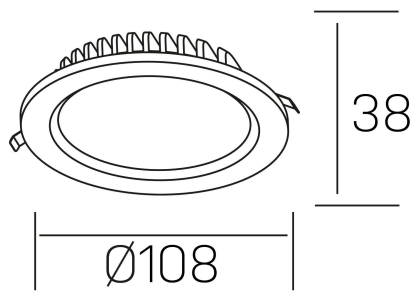

lim lacus
K53300.01.RF.BK-BK.OP.ST.8.30.D1

GENERAL DETAILS

| | |
|--------------------|---------------------|
| INSTALLATION | recessed with frame |
| FINISHES ALUMINIUM | Black-Black |
| LIGHT DIRECTION | Fixed |
| INT/EXT IP DEGREE | IP 44 |
| MATERIAL | Aluminum |
| IK DEGREE | IK 6 |
| UTILIZATION | Indoor |
| WARRANTY | 3 years |

ELECTRICAL DETAILS

| | |
|------------------------|-----------|
| LAMP | LED |
| POWER | 7 W |
| COLOUR TEMPERATURE | 3000K |
| LUMINOUS FLUX | 600 Lm |
| EFFICACY DIMMING | 80 Lm/W |
| DIMABLE | 1.10v |
| DRIVER | Remote |
| CLASS PROTECTION | II |
| COLOUR RENDERING INDEX | CRI >80 |
| VOLTAGE | 220-240 V |
| FRECUENCIA | 50-60 Hz |
| CURRENT INTENSITY | 300 mA |
| LIFE TIME | 35.000 h |

GENERAL DIMENSIONS

| | |
|-------------------------|----------|
| DIMENSIONS | Ø 108 mm |
| CUT OUT | Ø 88 mm |
| HEIGHT | h 38 mm |
| DIMENSIONES DE EMBALAJE | N/A |
| PESO NETO | 0.18 |

*Please might expect a max.15% figure reduction in finishes other than white