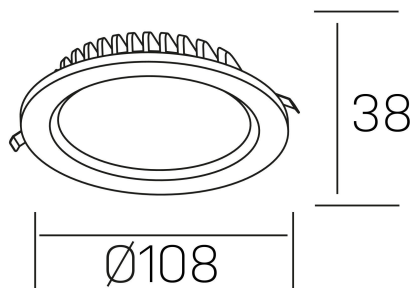

lim lacus
K53300.01.RF.BK-BK.OP.ST.8.30.D1

GENERAL DETAILS

INSTALLATION	recessed with frame
FINISHES ALUMINIUM	Black-Black
LIGHT DIRECTION	Fixed
INT/EXT IP DEGREE	IP 44
MATERIAL	Aluminum
IK DEGREE	IK 6
UTILIZATION	Indoor
WARRANTY	3 years

ELECTRICAL DETAILS

LAMP	LED
POWER	7 W
COLOUR TEMPERATURE	3000K
LUMINOUS FLUX	600 Lm
EFFICACY DIMMING	80 Lm/W
DIMABLE	1.10v
DRIVER	Remote
CLASS PROTECTION	II
COLOUR RENDERING INDEX	CRI >80
VOLTAGE	220-240 V
FRECUENCIA	50-60 Hz
CURRENT INTENSITY	300 mA
LIFE TIME	50.000 h

GENERAL DIMENSIONS

DIMENSIONS	Ø 108 mm
CUT OUT	Ø 88 mm
HEIGHT	h 38 mm
DIMENSIONES DE EMBALAJE	N/A
PESO NETO	0.18

*Please might expect a max.15% figure reduction in finishes other than white