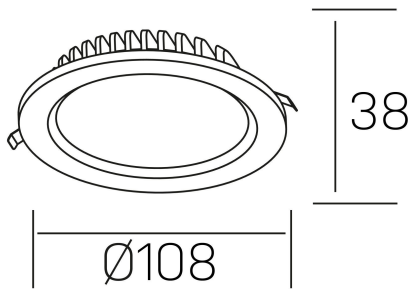

#### GENERAL DETAILS

INSTALLATION	recessed with frame
FINISHES ALUMINIUM	Black-Black
LIGHT DIRECTION	Fixed
INT/EXT IP DEGREE	IP 44
MATERIAL	Aluminum
IK DEGREE	IK 6
UTILIZATION	Indoor
WARRANTY	5 years

#### ELECTRICAL DETAILS

LAMP	LED
POWER	7 W
COLOUR TEMPERATURE	3000K
LUMINOUS FLUX	600 Lm
EFFICACY DIMMING	80 Lm/W
DIMABLE	No Dim
DRIVER	Remote
CLASS PROTECTION	II
COLOUR RENDERING INDEX	CRI >80
VOLTAGE	220-240 V
CURRENT INTENSITY	300 mA
LIFE TIME	50.000 h

#### GENERAL DIMENSIONS

DIMENSIONS	Ø 108 mm
CUT OUT	Ø 88 mm
HEIGHT	h 38 mm
DIMENSIONES DE EMBALAJE	N/A
PESO NETO	0.18

\*Please might expect a max.15% figure reduction in finishes other than white