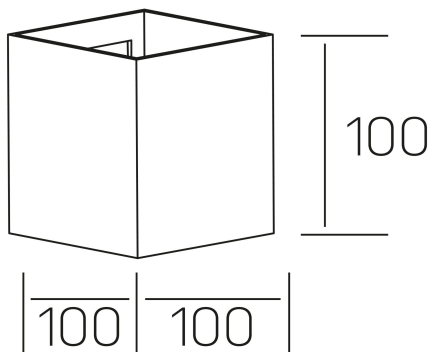

## GENERAL DETAILS

INSTALLATION	Wall Surface
FINISHES ALUMINIUM	White-White
LIGHT DIRECTION	Fixed
INT/EXT IP DEGREE	IP20
MATERIAL	Aluminum
IK DEGREE	IK05
UTILIZATION	Indoor
WARRANTY	3 years

## ELECTRICAL DETAILS

LAMP	LED
POWER	8 W
COLOUR TEMPERATURE	4000K
LUMINOUS FLUX	685 Lm
EFFICACY DIMMING	77 Lm/W, 87 Lm/W
DIMABLE	No Dim
DRIVER	Integrated
CLASS PROTECTION	I
COLOUR RENDERING INDEX	CRI>90
VOLTAGE	220-240 V
FRECUENCIA	50-60 Hz
CURRENT INTENSITY	180 mA
LIFE TIME	50.000 h

## GENERAL DIMENSIONS

DIMENSIONS	100×100 mm
HEIGHT	h 100 mm
DIMENSIONES DE EMBALAJE	N/A
PESO NETO	0.56

\*Please might expect a max.15% figure reduction in finishes other than white