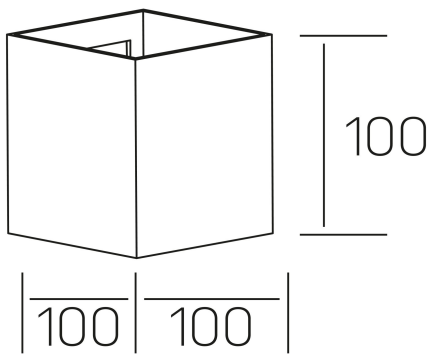

kubiq
K50708.01.WS.WH-WH.ST.9.30

GENERAL DETAILS

INSTALLATION	Wall Surface
FINISHES ALUMINIUM	White-White
LIGHT DIRECTION	Fixed
INT/EXT IP DEGREE	IP20
MATERIAL	Aluminum
IK DEGREE	IK05
UTILIZATION	Indoor
WARRANTY	3 years

ELECTRICAL DETAILS

LAMP	LED
POWER	8 W
COLOUR TEMPERATURE	3000K
LUMINOUS FLUX	615 Lm
EFFICACY DIMMING	77 Lm/W, 87 Lm/W
DIMABLE	No Dim
DRIVER	Integrated
CLASS PROTECTION	I
COLOUR RENDERING INDEX	CRI>90
VOLTAGE	220-240 V
FRECUENCIA	50-60 Hz
CURRENT INTENSITY	180 mA
LIFE TIME	50.000 h

GENERAL DIMENSIONS

DIMENSIONS	100×100 mm
HEIGHT	h 100 mm
DIMENSIONES DE EMBALAJE	N/A
PESO NETO	0.56

*Please might expect a max.15% figure reduction in finishes other than white