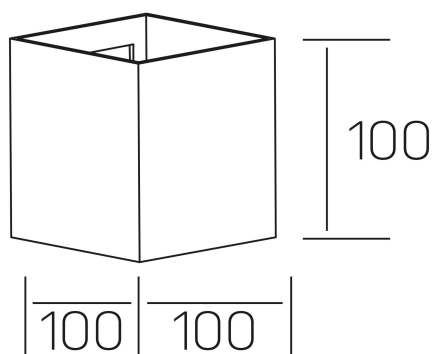

kubiq
K50708.01.WS.WH-WH.ST.9.30

GENERAL DETAILS

INSTALLATION	Wall Surface
FINISHES ALUMINIUM	White-White
LIGHT DIRECTION	Fixed
INT/EXT IP DEGREE	IP20
MATERIAL	Aluminum
IK DEGREE	IK05
UTILIZATION	Indoor
WARRANTY	3 years

ELECTRICAL DETAILS

LAMP	LED
POWER	8 W
COLOUR TEMPERATURE	3000K
LUMINOUS FLUX	615 Lm
EFFICACY DIMMING	77 Lm/W, 87 Lm/W
DIMABLE	No Dim
DRIVER	Integrated
CLASS PROTECTION	I
COLOUR RENDERING INDEX	CRI>90
VOLTAGE	220-240 V
FRECUENCIA	50-60 Hz
CURRENT INTENSITY	180 mA
LIFE TIME	35.000 h

GENERAL DIMENSIONS

DIMENSIONS	100×100 mm
HEIGHT	h 100 mm
DIMENSIONES DE EMBALAJE	N/A
PESO NETO	0.56

*Please might expect a max.15% figure reduction in finishes other than white