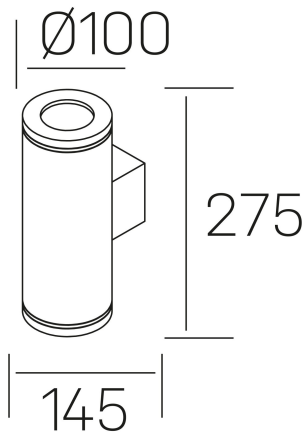

hammer

K60000.01.WS.BK-BK.15.ST.9.30

GENERAL DETAILS

INSTALLATION	Wall Surface
FINISHES ALUMINIUM	Black-Black
LIGHT DIRECTION	Fixed
BEAM ANGLE	15°
INT/EXT IP DEGREE	IP 65
MATERIAL	Aluminum
IK DEGREE	IK 6
UTILIZATION	Outdoor
WARRANTY	3 years

ELECTRICAL DETAILS

LAMP	LED
POWER	30 W
COLOUR TEMPERATURE	3000K
LUMINOUS FLUX	3000 Lm
EFFICACY DIMMING	98 Lm/W
DIMABLE	No Dim
DRIVER	Integrated
CLASS PROTECTION	I
COLOUR RENDERING INDEX	CRI>90
VOLTAGE	220-240 V
FRECUENCIA	50-60 Hz
CURRENT INTENSITY	700 mA
LIFE TIME	50.000 h

GENERAL DIMENSIONS

DIMENSIONS	Ø 100×145 mm
HEIGHT	h 275 mm
DIMENSIONES DE EMBALAJE	280 × 150 × 105 mm
PESO NETO	2.22

*Please might expect a max.15% figure reduction in finishes other than white