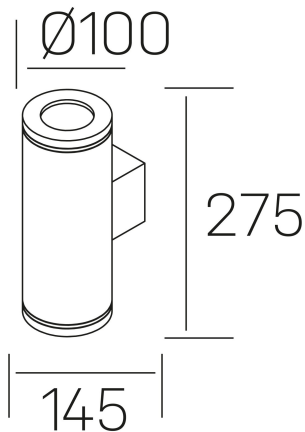

hammer

K60000.01.WS.BK-BK.15.ST.8.30

GENERAL DETAILS

INSTALLATION	Wall Surface
FINISHES ALUMINIUM	Black-Black
LIGHT DIRECTION	Fixed
BEAM ANGLE	15°
INT/EXT IP DEGREE	IP 65
MATERIAL	Aluminum
IK DEGREE	IK 6
UTILIZATION	Outdoor
WARRANTY	3 years

ELECTRICAL DETAILS

LAMP	LED
POWER	30 W
COLOUR TEMPERATURE	3000K
LUMINOUS FLUX	3000 Lm
EFFICACY DIMMING	98 Lm/W
DIMABLE	No Dim
DRIVER	Integrated
CLASS PROTECTION	I
COLOUR RENDERING INDEX	CRI >80
VOLTAGE	220-240 V
FRECUENCIA	50-60 Hz
CURRENT INTENSITY	700 mA
LIFE TIME	35.000 h

GENERAL DIMENSIONS

DIMENSIONS	Ø 100×145 mm
HEIGHT	h 275 mm
DIMENSIONES DE EMBALAJE	280 × 150 × 105 mm
PESO NETO	2.22

*Please might expect a max.15% figure reduction in finishes other than white