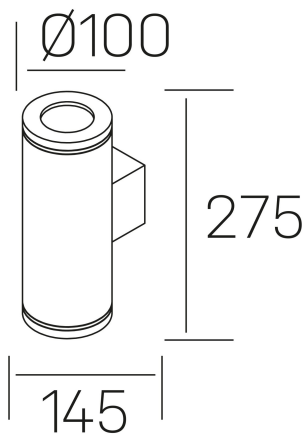

hammer
K60000.01.WS.GY-GY.15.ST.9.30

GENERAL DETAILS

INSTALLATION	Wall Surface
FINISHES ALUMINIUM	Grey-Grey
LIGHT DIRECTION	Fixed
BEAM ANGLE	15°
INT/EXT IP DEGREE	IP 65
MATERIAL	Aluminum
IK DEGREE	IK 6
UTILIZATION	Outdoor
WARRANTY	3 years

ELECTRICAL DETAILS

LAMP	LED
POWER	30 W
COLOUR TEMPERATURE	3000K
LUMINOUS FLUX	3000 Lm
EFFICACY DIMMING	98 Lm/W
DIMABLE	No Dim
DRIVER	Integrated
CLASS PROTECTION	I
COLOUR RENDERING INDEX	CRI>90
VOLTAGE	220-240 V
FRECUENCIA	50-60 Hz
CURRENT INTENSITY	700 mA
LIFE TIME	50.000 h

GENERAL DIMENSIONS

DIMENSIONS	Ø 100×145 mm
HEIGHT	h 275 mm
DIMENSIONES DE EMBALAJE	280 × 150 × 105 mm
PESO NETO	2.22

*Please might expect a max.15% figure reduction in finishes other than white