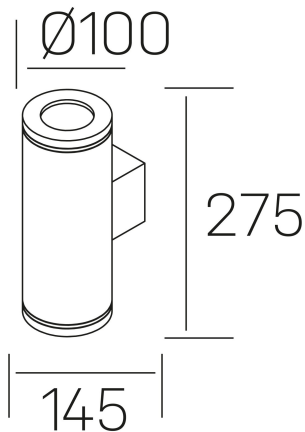

hammer

K60000.01.WS.GY-GY.15.ST.8.30

GENERAL DETAILS

INSTALLATION	Wall Surface
FINISHES ALUMINIUM	Grey-Grey
LIGHT DIRECTION	Fixed
BEAM ANGLE	15°
INT/EXT IP DEGREE	IP 65
MATERIAL	Aluminum
IK DEGREE	IK 6
UTILIZATION	Outdoor
WARRANTY	3 years

ELECTRICAL DETAILS

LAMP	LED
POWER	30 W
COLOUR TEMPERATURE	3000K
LUMINOUS FLUX	3000 Lm
EFFICACY DIMMING	98 Lm/W
DIMABLE	No Dim
DRIVER	Integrated
CLASS PROTECTION	I
COLOUR RENDERING INDEX	CRI >80
VOLTAGE	220-240 V
FRECUENCIA	50-60 Hz
CURRENT INTENSITY	700 mA
LIFE TIME	35.000 h

GENERAL DIMENSIONS

DIMENSIONS	Ø 100×145 mm
HEIGHT	h 275 mm
DIMENSIONES DE EMBALAJE	280 × 150 × 105 mm
PESO NETO	2.22

*Please might expect a max.15% figure reduction in finishes other than white