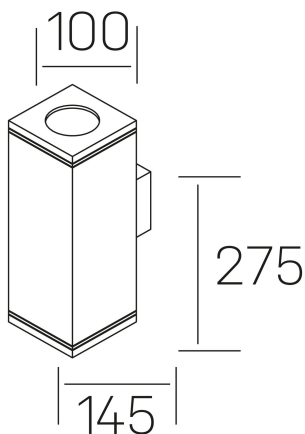

hammer sq
K60001.01.WS.BK-BK.15.ST.8.30

GENERAL DETAILS

INSTALLATION	Wall Surface
FINISHES ALUMINIUM	Black-Black
LIGHT DIRECTION	Fixed
BEAM ANGLE	15°
INT/EXT IP DEGREE	IP 65
MATERIAL	Aluminum
IK DEGREE	IK 6
UTILIZATION	Outdoor
WARRANTY	3 years

ELECTRICAL DETAILS

LAMP	LED
POWER	30 W
COLOUR TEMPERATURE	3000K
LUMINOUS FLUX	3000 Lm
EFFICACY DIMMING	98 Lm/W
DIMABLE	No Dim
DRIVER	Integrated
CLASS PROTECTION	I
COLOUR RENDERING INDEX	CRI >80
VOLTAGE	220-240 V
FRECUENCIA	50-60 Hz
CURRENT INTENSITY	700 mA
LIFE TIME	35.000 h

GENERAL DIMENSIONS

DIMENSIONS	100×145 mm
HEIGHT	h 275 mm
DIMENSIONES DE EMBALAJE	280 × 150 × 105 mm
PESO NETO	2.58

*Please might expect a max.15% figure reduction in finishes other than white