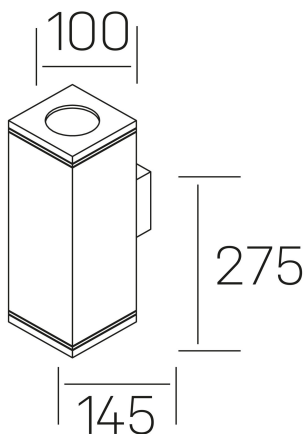

**hammer sq**  
K60001.01.WS.BK-BK.15.ST.9.30

## GENERAL DETAILS

INSTALLATION	Wall Surface
FINISHES ALUMINIUM	Black-Black
LIGHT DIRECTION	Fixed
BEAM ANGLE	15°
INT/EXT IP DEGREE	IP 65
MATERIAL	Aluminum
IK DEGREE	IK 6
UTILIZATION	Outdoor
WARRANTY	3 years

## ELECTRICAL DETAILS

LAMP	LED
POWER	30 W
COLOUR TEMPERATURE	3000K
LUMINOUS FLUX	3000 Lm
EFFICACY DIMMING	98 Lm/W
DIMABLE	No Dim
DRIVER	Integrated
CLASS PROTECTION	I
COLOUR RENDERING INDEX	CRI>90
VOLTAGE	220-240 V
FRECUENCIA	50-60 Hz
CURRENT INTENSITY	700 mA
LIFE TIME	50.000 h

## GENERAL DIMENSIONS

DIMENSIONS	100×145 mm
HEIGHT	h 275 mm
DIMENSIONES DE EMBALAJE	280 × 150 × 105 mm
PESO NETO	2.58

\*Please might expect a max.15% figure reduction in finishes other than white