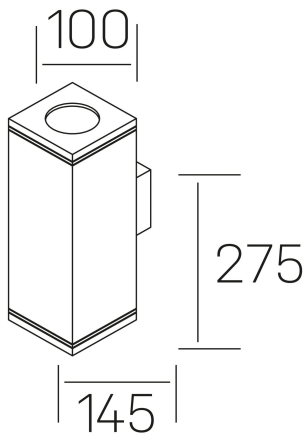

hammer sq
K60001.01.WS.GY-GY.15.ST.8.30

GENERAL DETAILS

INSTALLATION	Wall Surface
FINISHES ALUMINIUM	Grey-Grey
LIGHT DIRECTION	Fixed
BEAM ANGLE	15°
INT/EXT IP DEGREE	IP 65
MATERIAL	Aluminum
IK DEGREE	IK 6
UTILIZATION	Outdoor
WARRANTY	3 years

ELECTRICAL DETAILS

LAMP	LED
POWER	30 W
COLOUR TEMPERATURE	3000K
LUMINOUS FLUX	3000 Lm
EFFICACY DIMMING	98 Lm/W
DIMABLE	No Dim
DRIVER	Integrated
CLASS PROTECTION	I
COLOUR RENDERING INDEX	CRI >80
VOLTAGE	220-240 V
FRECUENCIA	50-60 Hz
CURRENT INTENSITY	700 mA
LIFE TIME	35.000 h

GENERAL DIMENSIONS

DIMENSIONS	100×145 mm
HEIGHT	h 275 mm
DIMENSIONES DE EMBALAJE	280 × 150 × 105 mm
PESO NETO	2.58

*Please might expect a max.15% figure reduction in finishes other than white