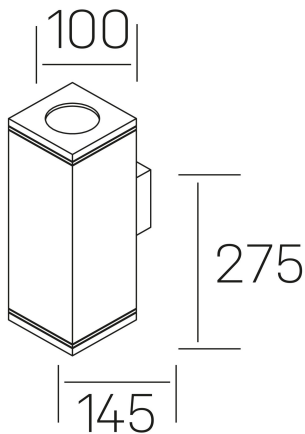

hammer sq
K60001.01.WS.GY-GY.15.ST.9.30

GENERAL DETAILS

INSTALLATION	Wall Surface
FINISHES ALUMINIUM	Grey-Grey
LIGHT DIRECTION	Fixed
BEAM ANGLE	15°
INT/EXT IP DEGREE	IP 65
MATERIAL	Aluminum
IK DEGREE	IK 6
UTILIZATION	Outdoor
WARRANTY	3 years

ELECTRICAL DETAILS

LAMP	LED
POWER	30 W
COLOUR TEMPERATURE	3000K
LUMINOUS FLUX	3000 Lm
EFFICACY DIMMING	98 Lm/W
DIMABLE	No Dim
DRIVER	Integrated
CLASS PROTECTION	I
COLOUR RENDERING INDEX	CRI>90
VOLTAGE	220-240 V
FRECUENCIA	50-60 Hz
CURRENT INTENSITY	700 mA
LIFE TIME	50.000 h

GENERAL DIMENSIONS

DIMENSIONS	100×145 mm
HEIGHT	h 275 mm
DIMENSIONES DE EMBALAJE	280 × 150 × 105 mm
PESO NETO	2.58

*Please might expect a max.15% figure reduction in finishes other than white