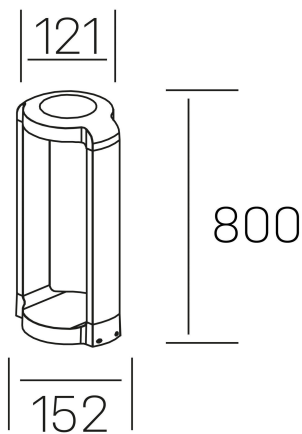

**grubi floor**  
K60200.03.FL.DG-DG.ST.8.30

#### GENERAL DETAILS

INSTALLATION	Floor
FINISHES ALUMINIUM	Dark Grey-Dark Grey
LIGHT DIRECTION	Fixed
INT/EXT IP DEGREE	IP 65
MATERIAL	Aluminum
IK DEGREE	IK08
UTILIZATION	Outdoor
WARRANTY	3 years

#### ELECTRICAL DETAILS

LAMP	LED
POWER	13 W
COLOUR TEMPERATURE	3000K
LUMINOUS FLUX	735 Lm
EFFICACY DIMMING	57 Lm/W
DIMABLE	No Dim
DRIVER	Integrated
CLASS PROTECTION	I
COLOUR RENDERING INDEX	CRI >80
VOLTAGE	220-240 V
FRECUENCIA	50-60 Hz
CURRENT INTENSITY	300 mA
LIFE TIME	50.000 h

#### GENERAL DIMENSIONS

DIMENSIONS	152×121 mm
HEIGHT	h 800 mm
DIMENSIONES DE EMBALAJE	N/A
PESO NETO	1.9

\*Please might expect a max.15% figure reduction in finishes other than white