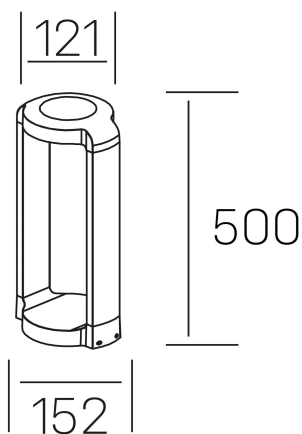

grubi floor
K60200.02.FL.DG-DG.ST.8.30

GENERAL DETAILS

INSTALLATION	Floor
FINISHES ALUMINIUM	Dark Grey-Dark Grey
LIGHT DIRECTION	Fixed
INT/EXT IP DEGREE	IP 65
MATERIAL	Aluminum
IK DEGREE	IK08
UTILIZATION	Outdoor
WARRANTY	3 years

ELECTRICAL DETAILS

LAMP	LED
POWER	13 W
COLOUR TEMPERATURE	3000K
LUMINOUS FLUX	735 Lm
EFFICACY DIMMING	57 Lm/W
DIMABLE	No Dim
DRIVER	Integrated
CLASS PROTECTION	I
COLOUR RENDERING INDEX	CRI >80
VOLTAGE	220-240 V
FRECUENCIA	50-60 Hz
CURRENT INTENSITY	300 mA
LIFE TIME	50.000 h

GENERAL DIMENSIONS

DIMENSIONS	152×121 mm
HEIGHT	h 500 mm
DIMENSIONES DE EMBALAJE	N/A
PESO NETO	1.46

*Please might expect a max.15% figure reduction in finishes other than white