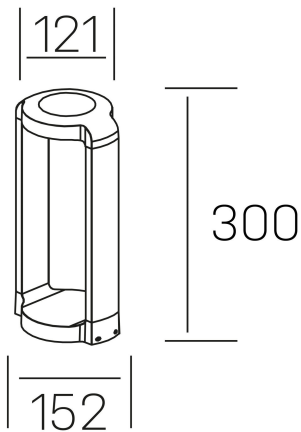

**grubi floor**  
K60200.01.FL.DG-DG.ST.8.30

#### GENERAL DETAILS

INSTALLATION	Floor
FINISHES ALUMINIUM	Dark Grey-Dark Grey
LIGHT DIRECTION	Fixed
INT/EXT IP DEGREE	IP 65
MATERIAL	Aluminum
IK DEGREE	IK08
UTILIZATION	Outdoor
WARRANTY	3 years

#### ELECTRICAL DETAILS

LAMP	LED
POWER	13 W
COLOUR TEMPERATURE	3000K
LUMINOUS FLUX	735 Lm
EFFICACY DIMMING	57 Lm/W
DIMABLE	No Dim
DRIVER	Integrated
CLASS PROTECTION	I
COLOUR RENDERING INDEX	CRI >80
VOLTAGE	220-240 V
FRECUENCIA	50-60 Hz
CURRENT INTENSITY	300 mA
LIFE TIME	50.000 h

#### GENERAL DIMENSIONS

DIMENSIONS	152×121 mm
HEIGHT	300 mm
DIMENSIONES DE EMBALAJE	N/A
PESO NETO	1.12

\*Please might expect a max.15% figure reduction in finishes other than white