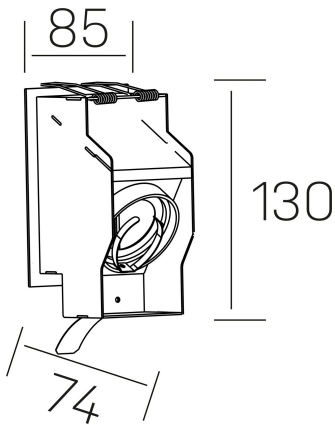

focus
K51200.01.WR.BK-BK.GU

GENERAL DETAILS

INSTALLATION	Wall Recessed
FINISHES ALUMINIUM	Black-Black
LIGHT DIRECTION	Fixed
INT/EXT IP DEGREE	IP 23
MATERIAL	Aluminum
IK DEGREE	IK05
UTILIZATION	Indoor
WARRANTY	3 years

ELECTRICAL DETAILS

LAMP HOLDERS	GU
POWER	Max 50 W
CLASS PROTECTION	II
VOLTAGE	110-240 V
FRECUENCIA	50-60 Hz

GENERAL DIMENSIONS

DIMENSIONS	85x130 mm
CUT OUT	70x130x150 mm
HEIGHT	h 74 mm total h 130 mm
DIMENSIONES DE EMBALAJE	175 x 90 x 95 mm
PESO NETO	4.8