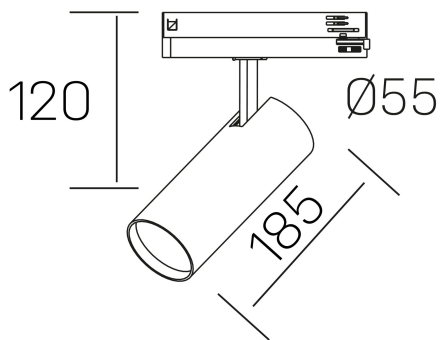

fame
K51500.03.TK.WH-WH.60.ST.8.40.DA

GENERAL DETAILS

INSTALLATION	Tracklight
FINISHES ALUMINIUM	White-White
LIGHT DIRECTION	Orientable
TILTING DEGREES	90°
ROTATION DEGREES	360°
BEAM ANGLE	60°
INT/EXT IP DEGREE	IP20
MATERIAL	Aluminum
IK DEGREE	IK02
UTILIZATION	Indoor
WARRANTY	5 years

ELECTRICAL DETAILS

LAMP	LED
POWER	30 W
COLOUR TEMPERATURE	4000K
LUMINOUS FLUX	2670 Lm
EFFICACY DIMMING	92 Lm/W
DIMABLE	DALI
DRIVER	Integrated
CLASS PROTECTION	II
COLOUR RENDERING INDEX	CRI >80
VOLTAGE	220-240 V
FRECUENCIA	50-60 Hz
CURRENT INTENSITY	700 mA
LIFE TIME	50.000 h

GENERAL DIMENSIONS

DIMENSIONS	185 x Ø 75 mm
HEIGHT	h 120 mm, h 95 mm
DIMENSIONES DE EMBALAJE	205 x 225 x 95 mm
PESO NETO	0.38

*Please might expect a max.15% figure reduction in finishes other than white