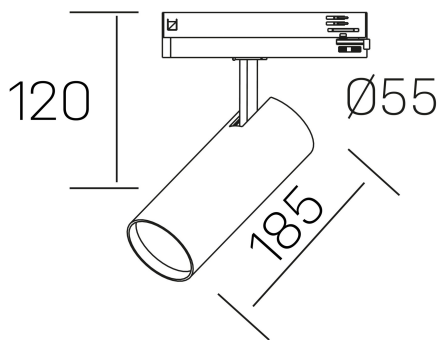

**fame**  
K51500.03.TK.WH-WH.60.ST.8.40.DA

## GENERAL DETAILS

INSTALLATION	Tracklight
FINISHES ALUMINIUM	White-White
LIGHT DIRECTION	Orientable
TILTING DEGREES	90°
ROTATION DEGREES	360°
BEAM ANGLE	60°
INT/EXT IP DEGREE	IP20
MATERIAL	Aluminum
IK DEGREE	IK02
UTILIZATION	Indoor
WARRANTY	3 years

## ELECTRICAL DETAILS

LAMP	LED
POWER	30 W
COLOUR TEMPERATURE	4000K
LUMINOUS FLUX	2670 Lm
EFFICACY DIMMING	92 Lm/W
DIMABLE	DALI
DRIVER	Integrated
CLASS PROTECTION	II
COLOUR RENDERING INDEX	CRI >80
VOLTAGE	220-240 V
FRECUENCIA	50-60 Hz
CURRENT INTENSITY	700 mA
LIFE TIME	50.000 h

## GENERAL DIMENSIONS

DIMENSIONS	185 x Ø 75 mm
HEIGHT	h 120 mm, h 95 mm
DIMENSIONES DE EMBALAJE	205 x 225 x 95 mm
PESO NETO	0.38

\*Please might expect a max.15% figure reduction in finishes other than white