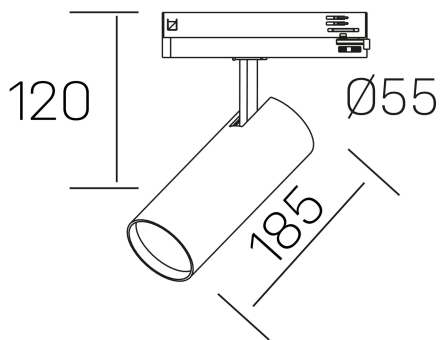

**fame**

K51500.03.TK.WH-WH.60.ST.8.40

## GENERAL DETAILS

INSTALLATION	Tracklight
FINISHES ALUMINIUM	White-White
LIGHT DIRECTION	Orientable
TILTING DEGREES	90°
ROTATION DEGREES	360°
BEAM ANGLE	60°
INT/EXT IP DEGREE	IP20
MATERIAL	Aluminum
IK DEGREE	IK02
UTILIZATION	Indoor
WARRANTY	5 years

## ELECTRICAL DETAILS

LAMP	LED
POWER	30 W
COLOUR TEMPERATURE	4000K
LUMINOUS FLUX	2670 Lm
EFFICACY DIMMING	92 Lm/W
DIMABLE	No Dim
DRIVER	Integrated
CLASS PROTECTION	II
COLOUR RENDERING INDEX	CRI >80
VOLTAGE	220-240 V
FRECUENCIA	50-60 Hz
CURRENT INTENSITY	700 mA
LIFE TIME	50.000 h

## GENERAL DIMENSIONS

DIMENSIONS	185 x Ø 75 mm
HEIGHT	h 120 mm, h 95 mm
DIMENSIONES DE EMBALAJE	205 x 225 x 95 mm
PESO NETO	0.38

\*Please might expect a max.15% figure reduction in finishes other than white