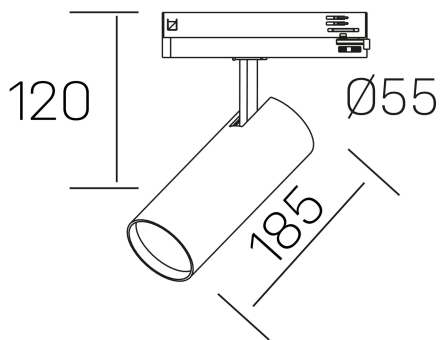

**fame**

K51500.03.TK.WH-WH.60.ST.8.40

## GENERAL DETAILS

INSTALLATION	Tracklight
FINISHES ALUMINIUM	White-White
LIGHT DIRECTION	Orientable
TILTING DEGREES	90°
ROTATION DEGREES	360°
BEAM ANGLE	60°
INT/EXT IP DEGREE	IP20
MATERIAL	Aluminum
IK DEGREE	IK02
UTILIZATION	Indoor
WARRANTY	3 years

## ELECTRICAL DETAILS

LAMP	LED
POWER	30 W
COLOUR TEMPERATURE	4000K
LUMINOUS FLUX	2670 Lm
EFFICACY DIMMING	92 Lm/W
DIMABLE	No Dim
DRIVER	Integrated
CLASS PROTECTION	II
COLOUR RENDERING INDEX	CRI >80
VOLTAGE	220-240 V
FRECUENCIA	50-60 Hz
CURRENT INTENSITY	700 mA
LIFE TIME	35.000 h

## GENERAL DIMENSIONS

DIMENSIONS	185 x Ø 75 mm
HEIGHT	h 120 mm, h 95 mm
DIMENSIONES DE EMBALAJE	205 x 225 x 95 mm
PESO NETO	0.38

\*Please might expect a max.15% figure reduction in finishes other than white