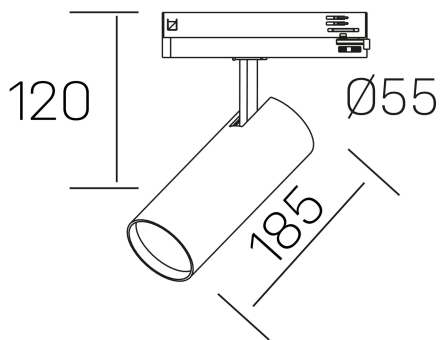

fame

K51500.03.TK.WH-WH.60.ST.8.40

GENERAL DETAILS

INSTALLATION	Tracklight
FINISHES ALUMINIUM	White-White
LIGHT DIRECTION	Orientable
TILTING DEGREES	90°
ROTATION DEGREES	360°
BEAM ANGLE	60°
INT/EXT IP DEGREE	IP20
MATERIAL	Aluminum
IK DEGREE	IK02
UTILIZATION	Indoor
WARRANTY	3 years

ELECTRICAL DETAILS

LAMP	LED
POWER	30 W
COLOUR TEMPERATURE	4000K
LUMINOUS FLUX	2670 Lm
EFFICACY DIMMING	92 Lm/W
DIMABLE	No Dim
DRIVER	Integrated
CLASS PROTECTION	II
COLOUR RENDERING INDEX	CRI >80
VOLTAGE	220-240 V
FRECUENCIA	50-60 Hz
CURRENT INTENSITY	700 mA
LIFE TIME	50.000 h

GENERAL DIMENSIONS

DIMENSIONS	185 x Ø 75 mm
HEIGHT	h 120 mm, h 95 mm
DIMENSIONES DE EMBALAJE	205 x 225 x 95 mm
PESO NETO	0.38

*Please might expect a max.15% figure reduction in finishes other than white