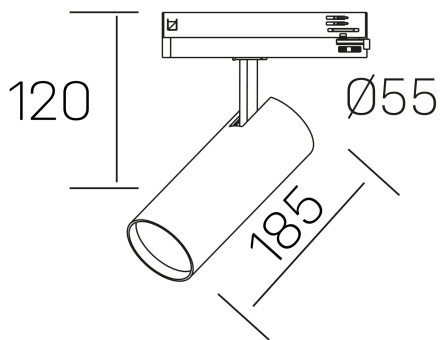

fame
K51500.03.TK.WH-WH.60.ST.8.30.DA

GENERAL DETAILS

INSTALLATION	Tracklight
FINISHES ALUMINIUM	White-White
LIGHT DIRECTION	Orientable
TILTING DEGREES	90°
ROTATION DEGREES	360°
BEAM ANGLE	60°
INT/EXT IP DEGREE	IP20
MATERIAL	Aluminum
IK DEGREE	IK02
UTILIZATION	Indoor
WARRANTY	5 years

ELECTRICAL DETAILS

LAMP	LED
POWER	30 W
COLOUR TEMPERATURE	3000K
LUMINOUS FLUX	2430 Lm
EFFICACY DIMMING	84 Lm/W
DIMABLE	DALI
DRIVER	Integrated
CLASS PROTECTION	II
COLOUR RENDERING INDEX	CRI >80
VOLTAGE	220-240 V
FRECUENCIA	50-60 Hz
CURRENT INTENSITY	700 mA
LIFE TIME	50.000 h

GENERAL DIMENSIONS

DIMENSIONS	185 x Ø 75 mm
HEIGHT	h 120 mm, h 95 mm
DIMENSIONES DE EMBALAJE	205 x 225 x 95 mm
PESO NETO	0.38

*Please might expect a max.15% figure reduction in finishes other than white