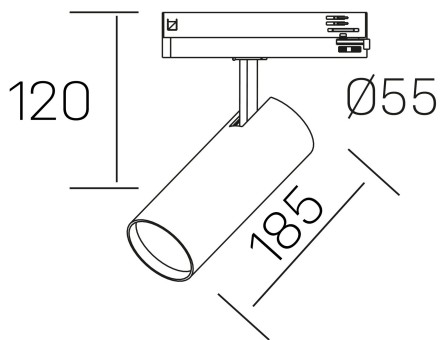

**fame**

K51500.03.TK.WH-WH.60.ST.8.30.DA

## GENERAL DETAILS

INSTALLATION	Tracklight
FINISHES ALUMINIUM	White-White
LIGHT DIRECTION	Orientable
TILTING DEGREES	90°
ROTATION DEGREES	360°
BEAM ANGLE	60°
INT/EXT IP DEGREE	IP20
MATERIAL	Aluminum
IK DEGREE	IK02
UTILIZATION	Indoor
WARRANTY	3 years

## ELECTRICAL DETAILS

LAMP	LED
POWER	30 W
COLOUR TEMPERATURE	3000K
LUMINOUS FLUX	2430 Lm
EFFICACY DIMMING	84 Lm/W
DIMABLE	DALI
DRIVER	Integrated
CLASS PROTECTION	II
COLOUR RENDERING INDEX	CRI >80
VOLTAGE	220-240 V
FRECUENCIA	50-60 Hz
CURRENT INTENSITY	700 mA
LIFE TIME	50.000 h

## GENERAL DIMENSIONS

DIMENSIONS	185 x Ø 75 mm
HEIGHT	h 120 mm, h 95 mm
DIMENSIONES DE EMBALAJE	205 x 225 x 95 mm
PESO NETO	0.38

\*Please might expect a max.15% figure reduction in finishes other than white