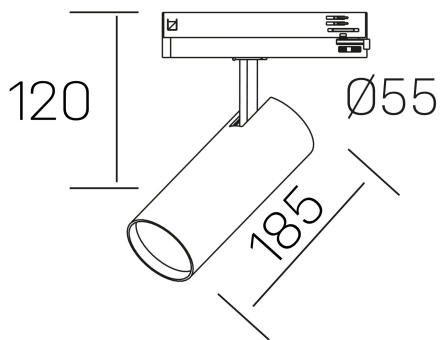

fame

K51500.03.TK.WH-WH.60.ST.8.30

GENERAL DETAILS

INSTALLATION	Tracklight
FINISHES ALUMINIUM	White-White
LIGHT DIRECTION	Orientable
TILTING DEGREES	90°
ROTATION DEGREES	360°
BEAM ANGLE	60°
INT/EXT IP DEGREE	IP20
MATERIAL	Aluminum
IK DEGREE	IK02
UTILIZATION	Indoor
WARRANTY	3 years

ELECTRICAL DETAILS

LAMP	LED
POWER	30 W
COLOUR TEMPERATURE	3000K
LUMINOUS FLUX	2430 Lm
EFFICACY DIMMING	84 Lm/W
DIMABLE	No Dim
DRIVER	Integrated
CLASS PROTECTION	II
COLOUR RENDERING INDEX	CRI >80
VOLTAGE	220-240 V
FRECUENCIA	50-60 Hz
CURRENT INTENSITY	700 mA
LIFE TIME	50.000 h

GENERAL DIMENSIONS

DIMENSIONS	185 x Ø 75 mm
HEIGHT	h 120 mm, h 95 mm
DIMENSIONES DE EMBALAJE	205 x 225 x 95 mm
PESO NETO	0.38

*Please might expect a max.15% figure reduction in finishes other than white