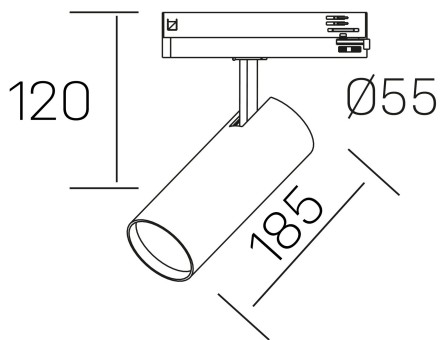

**fame**

K51500.03.TK.WH-WH.60.ST.8.30

## GENERAL DETAILS

INSTALLATION	Tracklight
FINISHES ALUMINIUM	White-White
LIGHT DIRECTION	Orientable
TILTING DEGREES	90°
ROTATION DEGREES	360°
BEAM ANGLE	60°
INT/EXT IP DEGREE	IP20
MATERIAL	Aluminum
IK DEGREE	IK02
UTILIZATION	Indoor
WARRANTY	5 years

## ELECTRICAL DETAILS

LAMP	LED
POWER	30 W
COLOUR TEMPERATURE	3000K
LUMINOUS FLUX	2430 Lm
EFFICACY DIMMING	84 Lm/W
DIMABLE	No Dim
DRIVER	Integrated
CLASS PROTECTION	II
COLOUR RENDERING INDEX	CRI >80
VOLTAGE	220-240 V
FRECUENCIA	50-60 Hz
CURRENT INTENSITY	700 mA
LIFE TIME	50.000 h

## GENERAL DIMENSIONS

DIMENSIONS	185 x Ø 75 mm
HEIGHT	h 120 mm, h 95 mm
DIMENSIONES DE EMBALAJE	205 x 225 x 95 mm
PESO NETO	0.38

\*Please might expect a max.15% figure reduction in finishes other than white