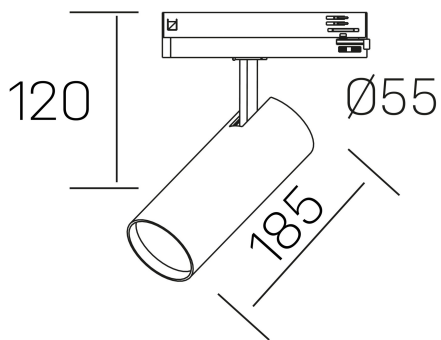

fame
K51500.03.TK.BK-BK.60.ST.8.40.DA

GENERAL DETAILS

INSTALLATION	Tracklight
FINISHES ALUMINIUM	Black-Black
LIGHT DIRECTION	Orientable
TILTING DEGREES	90°
ROTATION DEGREES	360°
BEAM ANGLE	60°
INT/EXT IP DEGREE	IP20
MATERIAL	Aluminum
IK DEGREE	IK02
UTILIZATION	Indoor
WARRANTY	3 years

ELECTRICAL DETAILS

LAMP	LED
POWER	30 W
COLOUR TEMPERATURE	4000K
LUMINOUS FLUX	2670 Lm
EFFICACY DIMMING	92 Lm/W
DIMABLE	DALI
DRIVER	Integrated
CLASS PROTECTION	II
COLOUR RENDERING INDEX	CRI >80
VOLTAGE	220-240 V
FRECUENCIA	50-60 Hz
CURRENT INTENSITY	700 mA
LIFE TIME	50.000 h

GENERAL DIMENSIONS

DIMENSIONS	185 x Ø 75 mm
HEIGHT	h 120 mm, h 95 mm
DIMENSIONES DE EMBALAJE	205 x 225 x 95 mm
PESO NETO	0.38

*Please might expect a max.15% figure reduction in finishes other than white