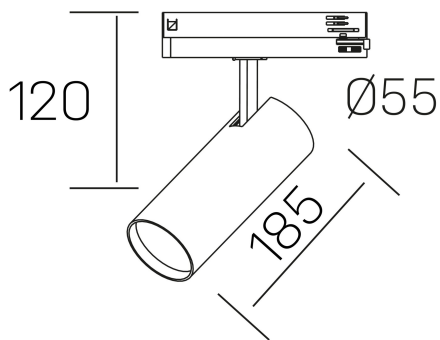

fame
K51500.03.TK.BK-BK.60.ST.8.40.DA

GENERAL DETAILS

INSTALLATION	Tracklight
FINISHES ALUMINIUM	Black-Black
LIGHT DIRECTION	Orientable
TILTING DEGREES	90°
ROTATION DEGREES	360°
BEAM ANGLE	60°
INT/EXT IP DEGREE	IP20
MATERIAL	Aluminum
IK DEGREE	IK02
UTILIZATION	Indoor
WARRANTY	5 years

ELECTRICAL DETAILS

LAMP	LED
POWER	30 W
COLOUR TEMPERATURE	4000K
LUMINOUS FLUX	2670 Lm
EFFICACY DIMMING	92 Lm/W
DIMABLE	DALI
DRIVER	Integrated
CLASS PROTECTION	II
COLOUR RENDERING INDEX	CRI >80
VOLTAGE	220-240 V
FRECUENCIA	50-60 Hz
CURRENT INTENSITY	700 mA
LIFE TIME	50.000 h

GENERAL DIMENSIONS

DIMENSIONS	185 x Ø 75 mm
HEIGHT	h 120 mm, h 95 mm
DIMENSIONES DE EMBALAJE	205 x 225 x 95 mm
PESO NETO	0.38

*Please might expect a max.15% figure reduction in finishes other than white