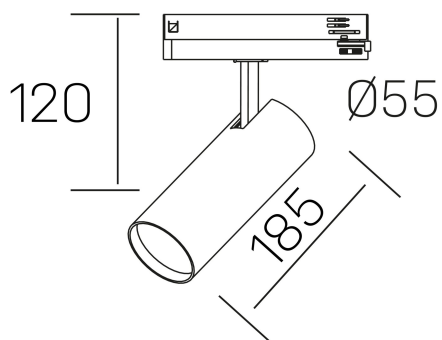

**fame**

K51500.03.TK.BK-BK.60.ST.8.40

## GENERAL DETAILS

INSTALLATION	Tracklight
FINISHES ALUMINIUM	Black-Black
LIGHT DIRECTION	Orientable
TILTING DEGREES	90°
ROTATION DEGREES	360°
BEAM ANGLE	60°
INT/EXT IP DEGREE	IP20
MATERIAL	Aluminum
IK DEGREE	IK02
UTILIZATION	Indoor
WARRANTY	3 years

## ELECTRICAL DETAILS

LAMP	LED
POWER	30 W
COLOUR TEMPERATURE	4000K
LUMINOUS FLUX	2670 Lm
EFFICACY DIMMING	92 Lm/W
DIMABLE	No Dim
DRIVER	Integrated
CLASS PROTECTION	II
COLOUR RENDERING INDEX	CRI >80
VOLTAGE	220-240 V
FRECUENCIA	50-60 Hz
CURRENT INTENSITY	700 mA
LIFE TIME	50.000 h

## GENERAL DIMENSIONS

DIMENSIONS	185 x Ø 75 mm
HEIGHT	h 120 mm, h 95 mm
DIMENSIONES DE EMBALAJE	205 x 225 x 95 mm
PESO NETO	0.38

\*Please might expect a max.15% figure reduction in finishes other than white