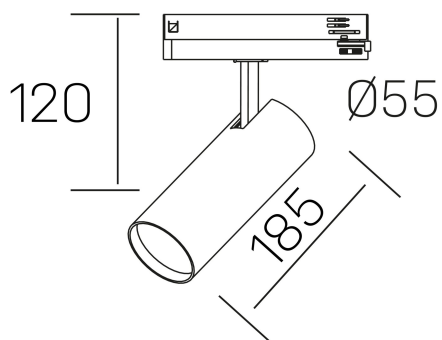

fame

K51500.03.TK.BK-BK.60.ST.8.40

GENERAL DETAILS

INSTALLATION	Tracklight
FINISHES ALUMINIUM	Black-Black
LIGHT DIRECTION	Orientable
TILTING DEGREES	90°
ROTATION DEGREES	360°
BEAM ANGLE	60°
INT/EXT IP DEGREE	IP20
MATERIAL	Aluminum
IK DEGREE	IK02
UTILIZATION	Indoor
WARRANTY	5 years

ELECTRICAL DETAILS

LAMP	LED
POWER	30 W
COLOUR TEMPERATURE	4000K
LUMINOUS FLUX	2670 Lm
EFFICACY DIMMING	92 Lm/W
DIMABLE	No Dim
DRIVER	Integrated
CLASS PROTECTION	II
COLOUR RENDERING INDEX	CRI >80
VOLTAGE	220-240 V
FRECUENCIA	50-60 Hz
CURRENT INTENSITY	700 mA
LIFE TIME	50.000 h

GENERAL DIMENSIONS

DIMENSIONS	185 x Ø 75 mm
HEIGHT	h 120 mm, h 95 mm
DIMENSIONES DE EMBALAJE	205 x 225 x 95 mm
PESO NETO	0.38

*Please might expect a max.15% figure reduction in finishes other than white