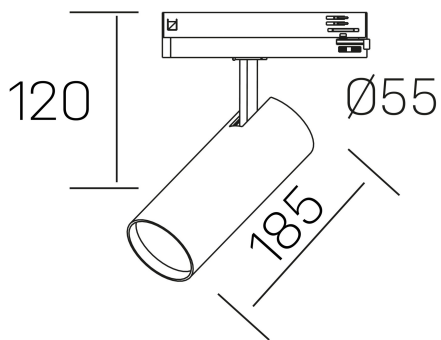

**fame**  
K51500.03.TK.BK-BK.60.ST.8.30.DA

## GENERAL DETAILS

INSTALLATION	Tracklight
FINISHES ALUMINIUM	Black-Black
LIGHT DIRECTION	Orientable
TILTING DEGREES	90°
ROTATION DEGREES	360°
BEAM ANGLE	60°
INT/EXT IP DEGREE	IP20
MATERIAL	Aluminum
IK DEGREE	IK02
UTILIZATION	Indoor
WARRANTY	3 years

## ELECTRICAL DETAILS

LAMP	LED
POWER	30 W
COLOUR TEMPERATURE	3000K
LUMINOUS FLUX	2430 Lm
EFFICACY DIMMING	84 Lm/W
DIMABLE	DALI
DRIVER	Integrated
CLASS PROTECTION	II
COLOUR RENDERING INDEX	CRI >80
VOLTAGE	220-240 V
FRECUENCIA	50-60 Hz
CURRENT INTENSITY	700 mA
LIFE TIME	50.000 h

## GENERAL DIMENSIONS

DIMENSIONS	185 x Ø 75 mm
HEIGHT	h 120 mm, h 95 mm
DIMENSIONES DE EMBALAJE	205 x 225 x 95 mm
PESO NETO	0.38

\*Please might expect a max.15% figure reduction in finishes other than white