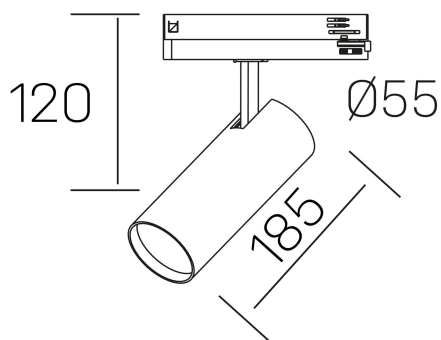

fame
K51500.03.TK.BK-BK.60.ST.8.30.DA

GENERAL DETAILS

INSTALLATION	Tracklight
FINISHES ALUMINIUM	Black-Black
LIGHT DIRECTION	Orientable
TILTING DEGREES	90°
ROTATION DEGREES	360°
BEAM ANGLE	60°
INT/EXT IP DEGREE	IP20
MATERIAL	Aluminum
IK DEGREE	IK02
UTILIZATION	Indoor
WARRANTY	5 years

ELECTRICAL DETAILS

LAMP	LED
POWER	30 W
COLOUR TEMPERATURE	3000K
LUMINOUS FLUX	2430 Lm
EFFICACY DIMMING	84 Lm/W
DIMABLE	DALI
DRIVER	Integrated
CLASS PROTECTION	II
COLOUR RENDERING INDEX	CRI >80
VOLTAGE	220-240 V
FRECUENCIA	50-60 Hz
CURRENT INTENSITY	700 mA
LIFE TIME	50.000 h

GENERAL DIMENSIONS

DIMENSIONS	185 x Ø 75 mm
HEIGHT	h 120 mm, h 95 mm
DIMENSIONES DE EMBALAJE	205 x 225 x 95 mm
PESO NETO	0.38

*Please might expect a max.15% figure reduction in finishes other than white