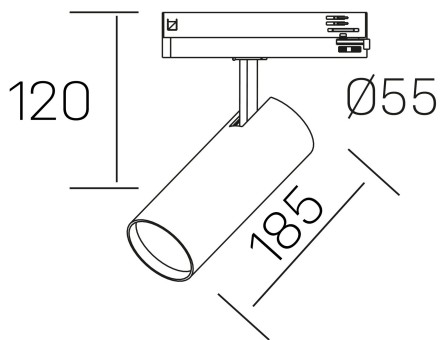

fame

K51500.03.TK.BK-BK.60.ST.8.30

GENERAL DETAILS

INSTALLATION	Tracklight
FINISHES ALUMINIUM	Black-Black
LIGHT DIRECTION	Orientable
TILTING DEGREES	90°
ROTATION DEGREES	360°
BEAM ANGLE	60°
INT/EXT IP DEGREE	IP20
MATERIAL	Aluminum
IK DEGREE	IK02
UTILIZATION	Indoor
WARRANTY	5 years

ELECTRICAL DETAILS

LAMP	LED
POWER	30 W
COLOUR TEMPERATURE	3000K
LUMINOUS FLUX	2430 Lm
EFFICACY DIMMING	84 Lm/W
DIMABLE	No Dim
DRIVER	Integrated
CLASS PROTECTION	II
COLOUR RENDERING INDEX	CRI >80
VOLTAGE	220-240 V
FRECUENCIA	50-60 Hz
CURRENT INTENSITY	700 mA
LIFE TIME	50.000 h

GENERAL DIMENSIONS

DIMENSIONS	185 x Ø 75 mm
HEIGHT	h 120 mm, h 95 mm
DIMENSIONES DE EMBALAJE	205 x 225 x 95 mm
PESO NETO	0.38

*Please might expect a max.15% figure reduction in finishes other than white