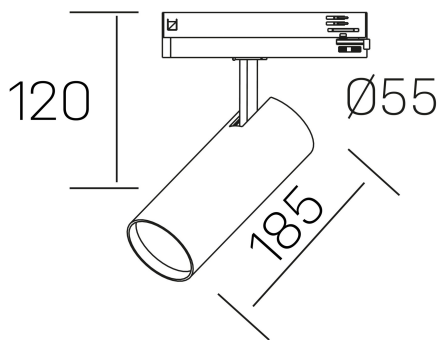

**fame**  
K51500.03.TK.BK-BK.60.ST.8.30

## GENERAL DETAILS

INSTALLATION	Tracklight
FINISHES ALUMINIUM	Black-Black
LIGHT DIRECTION	Orientable
TILTING DEGREES	90°
ROTATION DEGREES	360°
BEAM ANGLE	60°
INT/EXT IP DEGREE	IP20
MATERIAL	Aluminum
IK DEGREE	IK02
UTILIZATION	Indoor
WARRANTY	3 years

## ELECTRICAL DETAILS

LAMP	LED
POWER	30 W
COLOUR TEMPERATURE	3000K
LUMINOUS FLUX	2430 Lm
EFFICACY DIMMING	84 Lm/W
DIMABLE	No Dim
DRIVER	Integrated
CLASS PROTECTION	II
COLOUR RENDERING INDEX	CRI >80
VOLTAGE	220-240 V
FRECUENCIA	50-60 Hz
CURRENT INTENSITY	700 mA
LIFE TIME	50.000 h

## GENERAL DIMENSIONS

DIMENSIONS	185 x Ø 75 mm
HEIGHT	h 120 mm, h 95 mm
DIMENSIONES DE EMBALAJE	205 x 225 x 95 mm
PESO NETO	0.38

\*Please might expect a max.15% figure reduction in finishes other than white