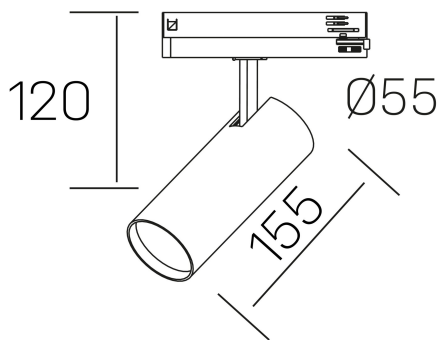

fame
K51500.02.TK.WH-WH.60.ST.8.40.DA

GENERAL DETAILS

INSTALLATION	Tracklight
FINISHES ALUMINIUM	White-White
LIGHT DIRECTION	Orientable
TILTING DEGREES	90°
ROTATION DEGREES	360°
BEAM ANGLE	60°
INT/EXT IP DEGREE	IP20
MATERIAL	Aluminum
IK DEGREE	IK02
UTILIZATION	Indoor
WARRANTY	3 years

ELECTRICAL DETAILS

LAMP	LED
POWER	20 W
COLOUR TEMPERATURE	4000K
LUMINOUS FLUX	1880 Lm
EFFICACY DIMMING	93 Lm/W
DIMABLE	DALI
DRIVER	Integrated
CLASS PROTECTION	II
COLOUR RENDERING INDEX	CRI >80
VOLTAGE	220-240 V
FRECUENCIA	50-60 Hz
CURRENT INTENSITY	500 mA
LIFE TIME	50.000 h

GENERAL DIMENSIONS

DIMENSIONS	155 x Ø 75 mm
HEIGHT	h 120 mm, h 95 mm
DIMENSIONES DE EMBALAJE	205 x 225 x 95 mm
PESO NETO	0.38

*Please might expect a max.15% figure reduction in finishes other than white