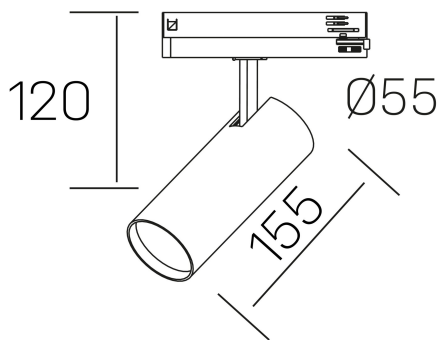

fame
K51500.02.TK.WH-WH.60.ST.8.40.DA

GENERAL DETAILS

INSTALLATION	Tracklight
FINISHES ALUMINIUM	White-White
LIGHT DIRECTION	Orientable
TILTING DEGREES	90°
ROTATION DEGREES	360°
BEAM ANGLE	60°
INT/EXT IP DEGREE	IP20
MATERIAL	Aluminum
IK DEGREE	IK02
UTILIZATION	Indoor
WARRANTY	5 years

ELECTRICAL DETAILS

LAMP	LED
POWER	20 W
COLOUR TEMPERATURE	4000K
LUMINOUS FLUX	1880 Lm
EFFICACY DIMMING	93 Lm/W
DIMABLE	DALI
DRIVER	Integrated
CLASS PROTECTION	II
COLOUR RENDERING INDEX	CRI >80
VOLTAGE	220-240 V
FRECUENCIA	50-60 Hz
CURRENT INTENSITY	500 mA
LIFE TIME	50.000 h

GENERAL DIMENSIONS

DIMENSIONS	155 x Ø 75 mm
HEIGHT	h 120 mm, h 95 mm
DIMENSIONES DE EMBALAJE	205 x 225 x 95 mm
PESO NETO	0.38

*Please might expect a max.15% figure reduction in finishes other than white