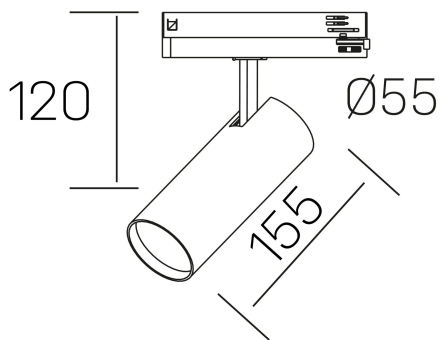

fame

K51500.02.TK.WH-WH.60.ST.8.40

GENERAL DETAILS

INSTALLATION	Tracklight
FINISHES ALUMINIUM	White-White
LIGHT DIRECTION	Orientable
TILTING DEGREES	90°
ROTATION DEGREES	360°
BEAM ANGLE	60°
INT/EXT IP DEGREE	IP20
MATERIAL	Aluminum
IK DEGREE	IK02
UTILIZATION	Indoor
WARRANTY	5 years

ELECTRICAL DETAILS

LAMP	LED
POWER	20 W
COLOUR TEMPERATURE	4000K
LUMINOUS FLUX	1880 Lm
EFFICACY DIMMING	93 Lm/W
DIMABLE	No Dim
DRIVER	Integrated
CLASS PROTECTION	II
COLOUR RENDERING INDEX	CRI >80
VOLTAGE	220-240 V
FRECUENCIA	50-60 Hz
CURRENT INTENSITY	500 mA
LIFE TIME	50.000 h

GENERAL DIMENSIONS

DIMENSIONS	155 x Ø 75 mm
HEIGHT	h 120 mm, h 95 mm
DIMENSIONES DE EMBALAJE	205 x 225 x 95 mm
PESO NETO	0.38

*Please might expect a max.15% figure reduction in finishes other than white