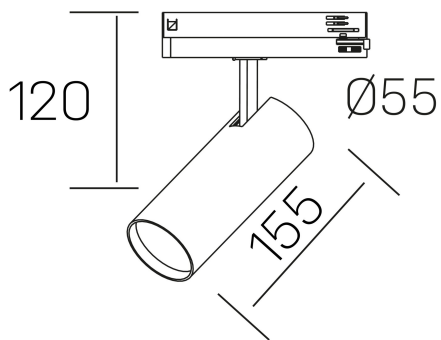

fame

K51500.02.TK.WH-WH.60.ST.8.40

GENERAL DETAILS

INSTALLATION	Tracklight
FINISHES ALUMINIUM	White-White
LIGHT DIRECTION	Orientable
TILTING DEGREES	90°
ROTATION DEGREES	360°
BEAM ANGLE	60°
INT/EXT IP DEGREE	IP20
MATERIAL	Aluminum
IK DEGREE	IK02
UTILIZATION	Indoor
WARRANTY	3 years

ELECTRICAL DETAILS

LAMP	LED
POWER	20 W
COLOUR TEMPERATURE	4000K
LUMINOUS FLUX	1880 Lm
EFFICACY DIMMING	93 Lm/W
DIMABLE	No Dim
DRIVER	Integrated
CLASS PROTECTION	II
COLOUR RENDERING INDEX	CRI >80
VOLTAGE	220-240 V
FRECUENCIA	50-60 Hz
CURRENT INTENSITY	500 mA
LIFE TIME	50.000 h

GENERAL DIMENSIONS

DIMENSIONS	155 x Ø 75 mm
HEIGHT	h 120 mm, h 95 mm
DIMENSIONES DE EMBALAJE	205 x 225 x 95 mm
PESO NETO	0.38

*Please might expect a max.15% figure reduction in finishes other than white