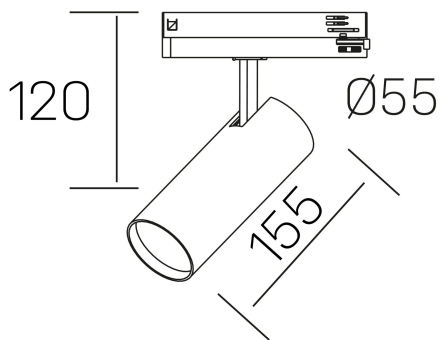

**fame**

K51500.02.TK.WH-WH.60.ST.8.30

## GENERAL DETAILS

INSTALLATION	Tracklight
FINISHES ALUMINIUM	White-White
LIGHT DIRECTION	Orientable
TILTING DEGREES	90°
ROTATION DEGREES	360°
BEAM ANGLE	60°
INT/EXT IP DEGREE	IP20
MATERIAL	Aluminum
IK DEGREE	IK02
UTILIZATION	Indoor
WARRANTY	3 years

## ELECTRICAL DETAILS

LAMP	LED
POWER	20 W
COLOUR TEMPERATURE	3000K
LUMINOUS FLUX	1710 Lm
EFFICACY DIMMING	85 Lm/W
DIMABLE	No Dim
DRIVER	Integrated
CLASS PROTECTION	II
COLOUR RENDERING INDEX	CRI >80
VOLTAGE	220-240 V
FRECUENCIA	50-60 Hz
CURRENT INTENSITY	500 mA
LIFE TIME	50.000 h

## GENERAL DIMENSIONS

DIMENSIONS	155 x Ø 75 mm
HEIGHT	h 120 mm, h 95 mm
DIMENSIONES DE EMBALAJE	205 x 225 x 95 mm
PESO NETO	0.38

\*Please might expect a max.15% figure reduction in finishes other than white