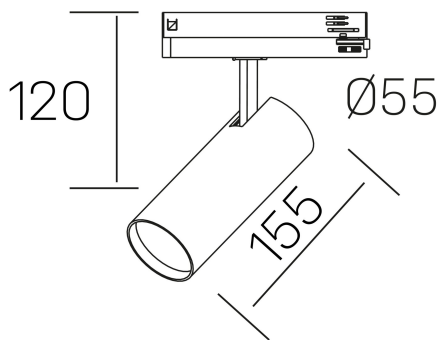

fame

K51500.02.TK.WH-WH.60.ST.8.30

GENERAL DETAILS

INSTALLATION	Tracklight
FINISHES ALUMINIUM	White-White
LIGHT DIRECTION	Orientable
TILTING DEGREES	90°
ROTATION DEGREES	360°
BEAM ANGLE	60°
INT/EXT IP DEGREE	IP20
MATERIAL	Aluminum
IK DEGREE	IK02
UTILIZATION	Indoor
WARRANTY	5 years

ELECTRICAL DETAILS

LAMP	LED
POWER	20 W
COLOUR TEMPERATURE	3000K
LUMINOUS FLUX	1710 Lm
EFFICACY DIMMING	85 Lm/W
DIMABLE	No Dim
DRIVER	Integrated
CLASS PROTECTION	II
COLOUR RENDERING INDEX	CRI >80
VOLTAGE	220-240 V
FRECUENCIA	50-60 Hz
CURRENT INTENSITY	500 mA
LIFE TIME	50.000 h

GENERAL DIMENSIONS

DIMENSIONS	155 x Ø 75 mm
HEIGHT	h 120 mm, h 95 mm
DIMENSIONES DE EMBALAJE	205 x 225 x 95 mm
PESO NETO	0.38

*Please might expect a max.15% figure reduction in finishes other than white