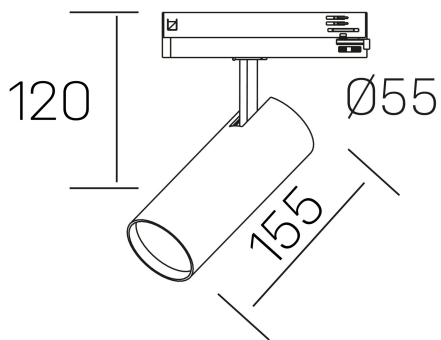

**fame**  
K51500.02.TK.BK-BK.60.ST.8.40.DA

## GENERAL DETAILS

INSTALLATION	Tracklight
FINISHES ALUMINIUM	Black-Black
LIGHT DIRECTION	Orientable
TILTING DEGREES	90°
ROTATION DEGREES	360°
BEAM ANGLE	60°
INT/EXT IP DEGREE	IP20
MATERIAL	Aluminum
IK DEGREE	IK02
UTILIZATION	Indoor
WARRANTY	3 years

## ELECTRICAL DETAILS

LAMP	LED
POWER	20 W
COLOUR TEMPERATURE	4000K
LUMINOUS FLUX	1880 Lm
EFFICACY DIMMING	93 Lm/W
DIMABLE	DALI
DRIVER	Integrated
CLASS PROTECTION	II
COLOUR RENDERING INDEX	CRI >80
VOLTAGE	220-240 V
FRECUENCIA	50-60 Hz
CURRENT INTENSITY	500 mA
LIFE TIME	50.000 h

## GENERAL DIMENSIONS

DIMENSIONS	155 x Ø 75 mm
HEIGHT	h 120 mm, h 95 mm
DIMENSIONES DE EMBALAJE	205 x 225 x 95 mm
PESO NETO	0.38

\*Please might expect a max.15% figure reduction in finishes other than white