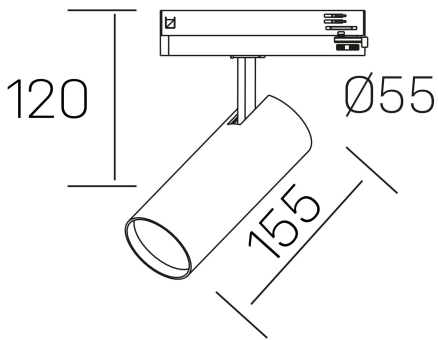

**fame**  
K51500.02.TK.BK-BK.60.ST.8.40.DA

## GENERAL DETAILS

INSTALLATION	Tracklight
FINISHES ALUMINIUM	Black-Black
LIGHT DIRECTION	Orientable
TILTING DEGREES	90°
ROTATION DEGREES	360°
BEAM ANGLE	60°
INT/EXT IP DEGREE	IP20
MATERIAL	Aluminum
IK DEGREE	IK02
UTILIZATION	Indoor
WARRANTY	5 years

## ELECTRICAL DETAILS

LAMP	LED
POWER	20 W
COLOUR TEMPERATURE	4000K
LUMINOUS FLUX	1880 Lm
EFFICACY DIMMING	93 Lm/W
DIMABLE	DALI
DRIVER	Integrated
CLASS PROTECTION	II
COLOUR RENDERING INDEX	CRI >80
VOLTAGE	220-240 V
FRECUENCIA	50-60 Hz
CURRENT INTENSITY	500 mA
LIFE TIME	50.000 h

## GENERAL DIMENSIONS

DIMENSIONS	155 x Ø 75 mm
HEIGHT	h 120 mm, h 95 mm
DIMENSIONES DE EMBALAJE	205 x 225 x 95 mm
PESO NETO	0.38

\*Please might expect a max.15% figure reduction in finishes other than white