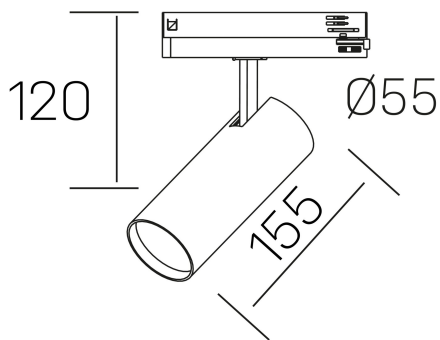

fame

K51500.02.TK.BK-BK.60.ST.8.40

GENERAL DETAILS

INSTALLATION	Tracklight
FINISHES ALUMINIUM	Black-Black
LIGHT DIRECTION	Orientable
TILTING DEGREES	90°
ROTATION DEGREES	360°
BEAM ANGLE	60°
INT/EXT IP DEGREE	IP20
MATERIAL	Aluminum
IK DEGREE	IK02
UTILIZATION	Indoor
WARRANTY	3 years

ELECTRICAL DETAILS

LAMP	LED
POWER	20 W
COLOUR TEMPERATURE	4000K
LUMINOUS FLUX	1880 Lm
EFFICACY DIMMING	93 Lm/W
DIMABLE	No Dim
DRIVER	Integrated
CLASS PROTECTION	II
COLOUR RENDERING INDEX	CRI >80
VOLTAGE	220-240 V
FRECUENCIA	50-60 Hz
CURRENT INTENSITY	500 mA
LIFE TIME	50.000 h

GENERAL DIMENSIONS

DIMENSIONS	155 x Ø 75 mm
HEIGHT	h 120 mm, h 95 mm
DIMENSIONES DE EMBALAJE	205 x 225 x 95 mm
PESO NETO	0.38

*Please might expect a max.15% figure reduction in finishes other than white