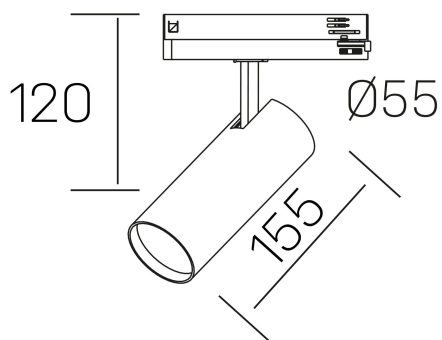

fame

K51500.02.TK.BK-BK.60.ST.8.40

GENERAL DETAILS

INSTALLATION	Tracklight
FINISHES ALUMINIUM	Black-Black
LIGHT DIRECTION	Orientable
TILTING DEGREES	90°
ROTATION DEGREES	360°
BEAM ANGLE	60°
INT/EXT IP DEGREE	IP20
MATERIAL	Aluminum
IK DEGREE	IK02
UTILIZATION	Indoor
WARRANTY	5 years

ELECTRICAL DETAILS

LAMP	LED
POWER	20 W
COLOUR TEMPERATURE	4000K
LUMINOUS FLUX	1880 Lm
EFFICACY DIMMING	93 Lm/W
DIMABLE	No Dim
DRIVER	Integrated
CLASS PROTECTION	II
COLOUR RENDERING INDEX	CRI >80
VOLTAGE	220-240 V
FRECUENCIA	50-60 Hz
CURRENT INTENSITY	500 mA
LIFE TIME	50.000 h

GENERAL DIMENSIONS

DIMENSIONS	155 x Ø 75 mm
HEIGHT	h 120 mm, h 95 mm
DIMENSIONES DE EMBALAJE	205 x 225 x 95 mm
PESO NETO	0.38

*Please might expect a max.15% figure reduction in finishes other than white