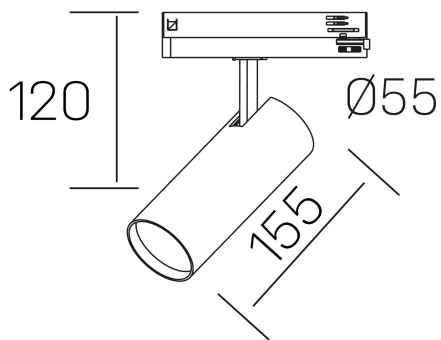

fame
K51500.02.TK.WH-WH.60.ST.8.30.DA

GENERAL DETAILS

| | |
|--------------------|-------------|
| INSTALLATION | Tracklight |
| FINISHES ALUMINIUM | White-White |
| LIGHT DIRECTION | Orientable |
| TILTING DEGREES | 90° |
| ROTATION DEGREES | 360° |
| BEAM ANGLE | 60° |
| INT/EXT IP DEGREE | IP20 |
| MATERIAL | Aluminum |
| IK DEGREE | IK02 |
| UTILIZATION | Indoor |
| WARRANTY | 5 years |

ELECTRICAL DETAILS

| | |
|------------------------|------------|
| LAMP | LED |
| POWER | 20 W |
| COLOUR TEMPERATURE | 3000K |
| LUMINOUS FLUX | 1710 Lm |
| EFFICACY DIMMING | 85 Lm/W |
| DIMABLE | DALI |
| DRIVER | Integrated |
| CLASS PROTECTION | II |
| COLOUR RENDERING INDEX | CRI >80 |
| VOLTAGE | 220-240 V |
| FRECUENCIA | 50-60 Hz |
| CURRENT INTENSITY | 500 mA |
| LIFE TIME | 50.000 h |

GENERAL DIMENSIONS

| | |
|-------------------------|-------------------|
| DIMENSIONS | 155 x Ø 75 mm |
| HEIGHT | h 120 mm, h 95 mm |
| DIMENSIONES DE EMBALAJE | 205 x 225 x 95 mm |
| PESO NETO | 0.38 |