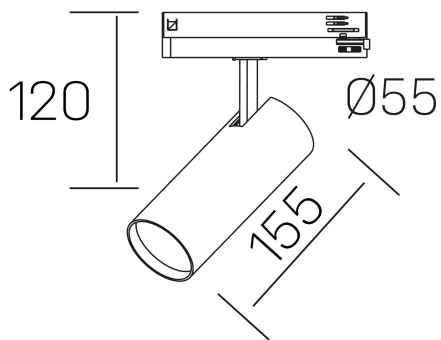

fame
K51500.02.TK.WH-WH.60.ST.8.30.DA

GENERAL DETAILS

INSTALLATION	Tracklight
FINISHES ALUMINIUM	White-White
LIGHT DIRECTION	Orientable
TILTING DEGREES	90°
ROTATION DEGREES	360°
BEAM ANGLE	60°
INT/EXT IP DEGREE	IP20
MATERIAL	Aluminum
IK DEGREE	IK02
UTILIZATION	Indoor
WARRANTY	5 years

ELECTRICAL DETAILS

LAMP	LED
POWER	20 W
COLOUR TEMPERATURE	3000K
LUMINOUS FLUX	1710 Lm
EFFICACY DIMMING	85 Lm/W
DIMABLE	DALI
DRIVER	Integrated
CLASS PROTECTION	II
COLOUR RENDERING INDEX	CRI >80
VOLTAGE	220-240 V
FRECUENCIA	50-60 Hz
CURRENT INTENSITY	500 mA
LIFE TIME	50.000 h

GENERAL DIMENSIONS

DIMENSIONS	155 x Ø 75 mm
HEIGHT	h 120 mm, h 95 mm
DIMENSIONES DE EMBALAJE	205 x 225 x 95 mm
PESO NETO	0.38

*Please might expect a max.15% figure reduction in finishes other than white