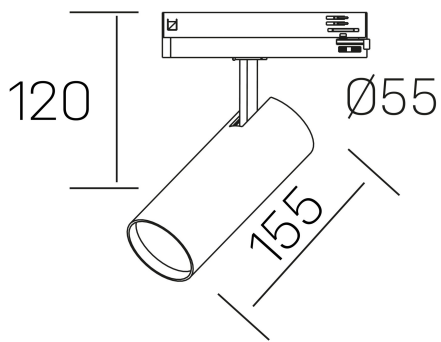

**fame**

K51500.02.TK.BK-BK.60.ST.8.30

## GENERAL DETAILS

INSTALLATION	Tracklight
FINISHES ALUMINIUM	Black-Black
LIGHT DIRECTION	Orientable
TILTING DEGREES	90°
ROTATION DEGREES	360°
BEAM ANGLE	60°
INT/EXT IP DEGREE	IP20
MATERIAL	Aluminum
IK DEGREE	IK02
UTILIZATION	Indoor
WARRANTY	3 years

## ELECTRICAL DETAILS

LAMP	LED
POWER	20 W
COLOUR TEMPERATURE	3000K
LUMINOUS FLUX	1710 Lm
EFFICACY DIMMING	85 Lm/W
DIMABLE	No Dim
DRIVER	Integrated
CLASS PROTECTION	II
COLOUR RENDERING INDEX	CRI >80
VOLTAGE	220-240 V
FRECUENCIA	50-60 Hz
CURRENT INTENSITY	500 mA
LIFE TIME	50.000 h

## GENERAL DIMENSIONS

DIMENSIONS	155 x Ø 75 mm
HEIGHT	h 120 mm, h 95 mm
DIMENSIONES DE EMBALAJE	205 x 225 x 95 mm
PESO NETO	0.38

\*Please might expect a max.15% figure reduction in finishes other than white