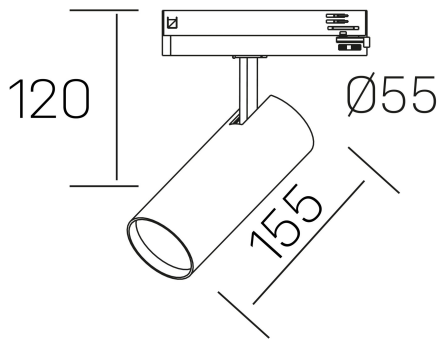

fame

K51500.02.TK.BK-BK.60.ST.8.30

GENERAL DETAILS

INSTALLATION	Tracklight
FINISHES ALUMINIUM	Black-Black
LIGHT DIRECTION	Orientable
TILTING DEGREES	90°
ROTATION DEGREES	360°
BEAM ANGLE	60°
INT/EXT IP DEGREE	IP20
MATERIAL	Aluminum
IK DEGREE	IK02
UTILIZATION	Indoor
WARRANTY	5 years

ELECTRICAL DETAILS

LAMP	LED
POWER	20 W
COLOUR TEMPERATURE	3000K
LUMINOUS FLUX	1710 Lm
EFFICACY DIMMING	85 Lm/W
DIMABLE	No Dim
DRIVER	Integrated
CLASS PROTECTION	II
COLOUR RENDERING INDEX	CRI >80
VOLTAGE	220-240 V
FRECUENCIA	50-60 Hz
CURRENT INTENSITY	500 mA
LIFE TIME	50.000 h

GENERAL DIMENSIONS

DIMENSIONS	155 x Ø 75 mm
HEIGHT	h 120 mm, h 95 mm
DIMENSIONES DE EMBALAJE	205 x 225 x 95 mm
PESO NETO	0.38

*Please might expect a max.15% figure reduction in finishes other than white