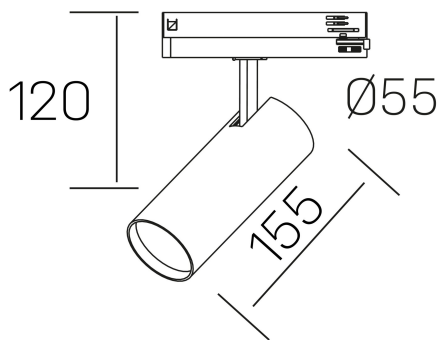

fame
K51500.02.TK.BK-BK.60.ST.8.30.DA

GENERAL DETAILS

INSTALLATION	Tracklight
FINISHES ALUMINIUM	Black-Black
LIGHT DIRECTION	Orientable
TILTING DEGREES	90°
ROTATION DEGREES	360°
BEAM ANGLE	60°
INT/EXT IP DEGREE	IP20
MATERIAL	Aluminum
IK DEGREE	IK02
UTILIZATION	Indoor
WARRANTY	3 years

ELECTRICAL DETAILS

LAMP	LED
POWER	20 W
COLOUR TEMPERATURE	3000K
LUMINOUS FLUX	1710 Lm
EFFICACY DIMMING	85 Lm/W
DIMABLE	DALI
DRIVER	Integrated
CLASS PROTECTION	II
COLOUR RENDERING INDEX	CRI >80
VOLTAGE	220-240 V
FRECUENCIA	50-60 Hz
CURRENT INTENSITY	500 mA
LIFE TIME	50.000 h

GENERAL DIMENSIONS

DIMENSIONS	155 x Ø 75 mm
HEIGHT	h 120 mm, h 95 mm
DIMENSIONES DE EMBALAJE	205 x 225 x 95 mm
PESO NETO	0.38

*Please might expect a max.15% figure reduction in finishes other than white