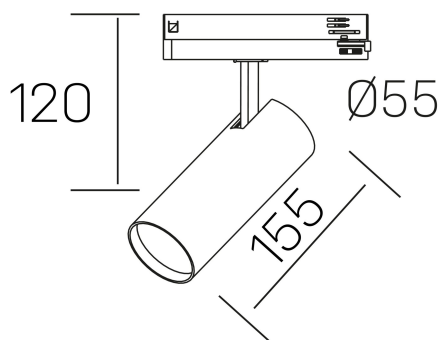

**fame**  
K51500.02.TK.BK-BK.60.ST.8.30.DA

## GENERAL DETAILS

INSTALLATION	Tracklight
FINISHES ALUMINIUM	Black-Black
LIGHT DIRECTION	Orientable
TILTING DEGREES	90°
ROTATION DEGREES	360°
BEAM ANGLE	60°
INT/EXT IP DEGREE	IP20
MATERIAL	Aluminum
IK DEGREE	IK02
UTILIZATION	Indoor
WARRANTY	5 years

## ELECTRICAL DETAILS

LAMP	LED
POWER	20 W
COLOUR TEMPERATURE	3000K
LUMINOUS FLUX	1710 Lm
EFFICACY DIMMING	85 Lm/W
DIMABLE	DALI
DRIVER	Integrated
CLASS PROTECTION	II
COLOUR RENDERING INDEX	CRI >80
VOLTAGE	220-240 V
FRECUENCIA	50-60 Hz
CURRENT INTENSITY	500 mA
LIFE TIME	50.000 h

## GENERAL DIMENSIONS

DIMENSIONS	155 x Ø 75 mm
HEIGHT	h 120 mm, h 95 mm
DIMENSIONES DE EMBALAJE	205 x 225 x 95 mm
PESO NETO	0.38

\*Please might expect a max.15% figure reduction in finishes other than white