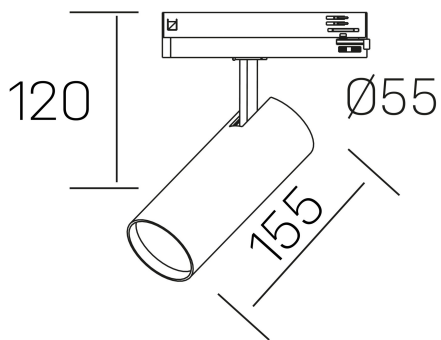

**fame**

K51500.01.TK.WH-WH.60.ST.8.40

#### GENERAL DETAILS

INSTALLATION	Tracklight
FINISHES ALUMINIUM	White-White
LIGHT DIRECTION	Orientable
TILTING DEGREES	90°
ROTATION DEGREES	360°
BEAM ANGLE	60°
INT/EXT IP DEGREE	IP20
MATERIAL	Aluminum
IK DEGREE	IK02
UTILIZATION	Indoor
WARRANTY	5 years

#### ELECTRICAL DETAILS

LAMP	LED
POWER	10W
COLOUR TEMPERATURE	4000K
LUMINOUS FLUX	850 lm
EFFICACY DIMMING	82 Lm/W
DIMABLE	No Dim
DRIVER	Integrated
CLASS PROTECTION	II
COLOUR RENDERING INDEX	CRI >80
VOLTAGE	220-240 V
FRECUENCIA	50-60 Hz
CURRENT INTENSITY	250 mA
LIFE TIME	50.000 h

#### GENERAL DIMENSIONS

DIMENSIONS	110 X Ø 55 mm
HEIGHT	h 120 mm, h 95 mm
DIMENSIONES DE EMBALAJE	175 x 190 x 75 mm
PESO NETO	0.38

\*Please might expect a max.15% figure reduction in finishes other than white