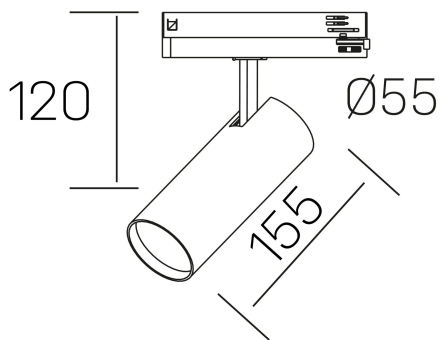

fame

K51500.01.TK.WH-WH.60.ST.8.40

GENERAL DETAILS

INSTALLATION	Tracklight
FINISHES ALUMINIUM	White-White
LIGHT DIRECTION	Orientable
TILTING DEGREES	90°
ROTATION DEGREES	360°
BEAM ANGLE	60°
INT/EXT IP DEGREE	IP20
MATERIAL	Aluminum
IK DEGREE	IK02
UTILIZATION	Indoor
WARRANTY	3 years

ELECTRICAL DETAILS

LAMP	LED
POWER	10W
COLOUR TEMPERATURE	4000K
LUMINOUS FLUX	850 lm
EFFICACY DIMMING	82 Lm/W
DIMABLE	No Dim
DRIVER	Integrated
CLASS PROTECTION	II
COLOUR RENDERING INDEX	CRI >80
VOLTAGE	220-240 V
FRECUENCIA	50-60 Hz
CURRENT INTENSITY	250 mA
LIFE TIME	50.000 h

GENERAL DIMENSIONS

DIMENSIONS	110 X Ø 55 mm
HEIGHT	h 120 mm, h 95 mm
DIMENSIONES DE EMBALAJE	175 x 190 x 75 mm
PESO NETO	0.38

*Please might expect a max.15% figure reduction in finishes other than white